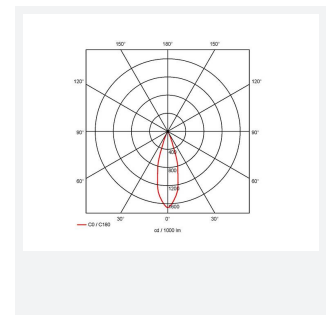

Unity GC Pro

Application	Ancillary, Commercial, Hospitality, Residential, Retail
Specification	Architectural

Code: AGCP2/1/WW/OCTO

- Compact high performance architectural adjustable downlight suitable for residential applications
- Die-cast aluminium construction, powder coated
- Remote driver with plug and play connection
- Deep cut-off angle for glare control and comfort
- Mirror finished anodized reflector for optimum light control

GENERAL INFORMATION	
Wattage	7W
Lumens Delivered	280lm
Lm/W	40lm/W
Beam Angle	30
CRI	95
CCT	3000K
Input	220-240V
Operating Temp	-20 ° -25 °
SDCM	3
UGR	10
Cut-Out Size	50

TECHNICAL INFORMATION	
Light Source	LED
Colour / Finish	White
IP Rating	IP44
Class Protection	2
Internal / External	Internal
Surface / Recessed / Suspended	Recessed
Lumen Depreciation	L80 54,000h
Warranty (Years)	5
CE Mark	Yes