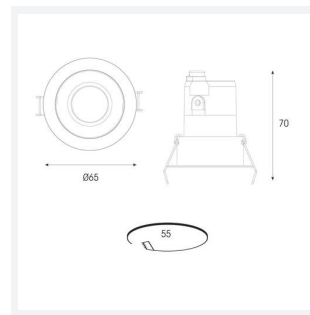

Unity GC Pro

Application	Ancillary, Commercial, Hospitality, Residential, Retail
Specification	Architectural

Code: AGCP2/1/WW/OCTO

- Compact high performance architectural adjustable downlight suitable for residential applications
- Die-cast aluminium construction, powder coated
- Remote driver with plug and play connection
- Deep cut-off angle for glare control and comfort
- Mirror finished anodized reflector for optimum light control

GENERAL INFORMATION	
Wattage	7W
Lumens Delivered	280lm
Lm/W	40lm/W
Beam Angle	30
CRI	95
CCT	3000K
Input	220-240V
Operating Temp	-20 ° -25 °
SDCM	3
UGR	10
Cut-Out Size	50

TECHNICAL INFORMATION	
Light Source	LED
Colour / Finish	White
IP Rating	IP44
Class Protection	2
Internal / External	Internal
Surface / Recessed / Suspended	Recessed
Lumen Depreciation	L80 54,000h
Warranty (Years)	5
CE Mark	Yes