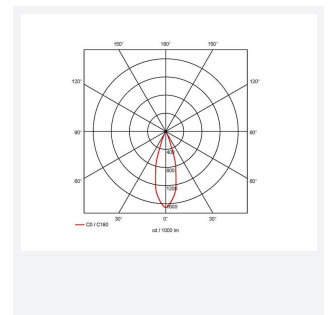

Unity GC Pro

Application	Ancillary, Commercial, Hospitality, Residential, Retail
Specification	Architectural

Unity GC Pro 2 Fixed Downlight Warm White DSI
Code: AGCP2/1/WW/DD4