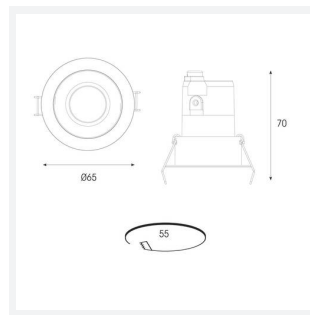

# Unity GC Pro

<b>Application</b>	Ancillary, Commercial, Hospitality, Residential, Retail
<b>Specification</b>	Architectural

Unity GC Pro 2 Fixed Downlight Warm White DSI  
**Code: AGCP2/1/WW/DD4**

- Compact high performance architectural adjustable downlight suitable for residential applications
- Die-cast aluminium construction, powder coated
- Remote driver with plug and play connection
- Deep cut-off angle for glare control and comfort
- Mirror finished anodized reflector for optimum light control

GENERAL INFORMATION	
Wattage	7W
Lumens Delivered	280lm
Lm/W	40lm/W
Beam Angle	30
CRI	95
CCT	3000K
Input	220-240V
Operating Temp	-20 <del>°</del> -25 <del>°</del>
SDCM	3
UGR	10
Cut-Out Size	50

TECHNICAL INFORMATION	
Light Source	LED
Colour / Finish	White
IP Rating	IP44
Class Protection	2
Internal / External	Internal
Surface / Recessed / Suspended	Recessed
Lumen Depreciation	L80 54,000h
Warranty (Years)	5
CE Mark	Yes