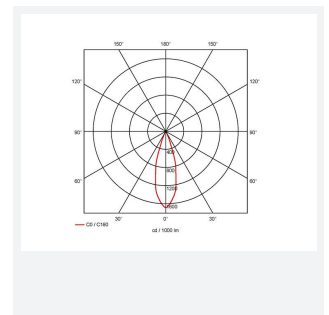

Unity GC Pro

Application	Ancillary, Commercial, Hospitality, Residential, Retail
Specification	Architectural

Unity GC Pro 2 Fixed Downlight Warm White DALI
Code: AGCP2/1/WW/DD3