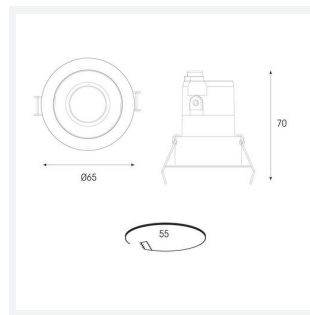

Unity GC Pro

Application	Ancillary, Commercial, Hospitality, Residential, Retail
Specification	Architectural

Unity GC Pro 2 Fixed Downlight Warm White DALI
Code: AGCP2/1/WW/DD3

- Compact high performance architectural adjustable downlight suitable for residential applications
- Die-cast aluminium construction, powder coated
- Remote driver with plug and play connection
- Deep cut-off angle for glare control and comfort
- Mirror finished anodized reflector for optimum light control

GENERAL INFORMATION	
Wattage	7W
Lumens Delivered	280lm
Lm/W	40lm/W
Beam Angle	30
CRI	95
CCT	3000K
Input	220-240V
Operating Temp	-20 ° -25 °
SDCM	3
UGR	10
Cut-Out Size	50
Product Weight without Packaging	0.153 kg

TECHNICAL INFORMATION	
Light Source	LED
Colour / Finish	White
IP Rating	IP44
Class Protection	2
Internal / External	Internal
Surface / Recessed / Suspended	Recessed
Lumen Depreciation	L80 54,000h
Warranty (Years)	5
CE Mark	Yes
Diameter	60 mm