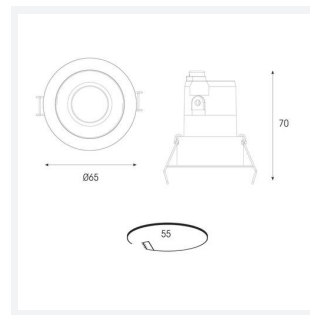

Unity GC Pro

Application	Ancillary, Commercial, Hospitality, Residential, Retail
Specification	Architectural

Code: AGCP2/1/WW/DD1

- Compact high performance architectural adjustable downlight suitable for residential applications
- Die-cast aluminium construction, powder coated
- Remote driver with plug and play connection
- Deep cut-off angle for glare control and comfort
- Mirror finished anodized reflector for optimum light control

GENERAL INFORMATION	
Wattage	7W
Lumens Delivered	280lm
Lm/W	40lm/W
Beam Angle	30
CRI	95
CCT	3000K
Input	220-240V
Operating Temp	-20 ° -25 °
SDCM	3
UGR	10
Cut-Out Size	50
Product Weight without Packaging	0.394 kg

TECHNICAL INFORMATION	
Light Source	LED
Colour / Finish	White
IP Rating	IP44
Class Protection	2
Internal / External	Internal
Surface / Recessed / Suspended	Recessed
Lumen Depreciation	L80 54,000h
Warranty (Years)	5
CE Mark	Yes
Diameter	65 mm