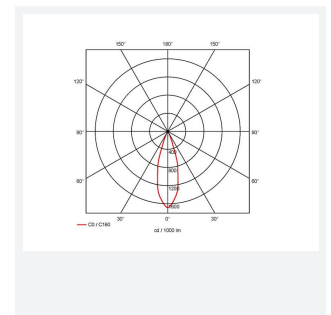

Unity GC Pro

Application	Ancillary, Commercial, Hospitality, Residential, Retail
Specification	Architectural

Code: AGCP2/1/WW/DD1