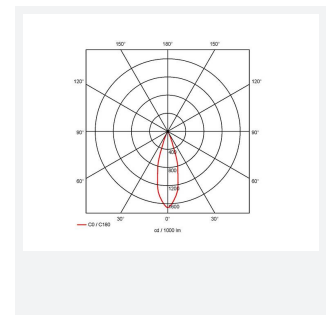

Unity GC Pro

| | |
|----------------------|---|
| Application | Ancillary, Commercial, Hospitality, Residential, Retail |
| Specification | Architectural |

Code: AGCP2/1/CW/OCTO

- Compact high performance architectural adjustable downlight suitable for residential applications
- Die-cast aluminium construction, powder coated
- Remote driver with plug and play connection
- Deep cut-off angle for glare control and comfort
- Mirror finished anodized reflector for optimum light control

| GENERAL INFORMATION | |
|---------------------|-----------------------------------|
| Wattage | 7W |
| Lumens Delivered | 310lm |
| Lm/W | 45lm/W |
| Beam Angle | 30 |
| CRI | 95 |
| CCT | 4000K |
| Input | 220-240V |
| Operating Temp | -20 ° -25 ° |
| SDCM | 3 |
| UGR | 10 |
| Cut-Out Size | 50 |

| TECHNICAL INFORMATION | |
|--------------------------------|-------------|
| Light Source | LED |
| Colour / Finish | White |
| IP Rating | IP44 |
| Class Protection | 2 |
| Internal / External | Internal |
| Surface / Recessed / Suspended | Recessed |
| Lumen Depreciation | L80 54,000h |
| Warranty (Years) | 5 |
| CE Mark | Yes |