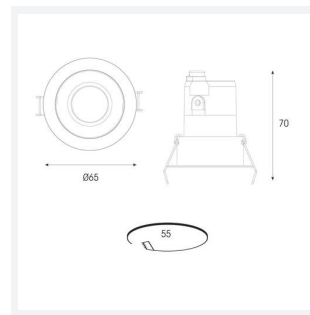

Unity GC Pro

| | |
|----------------------|---|
| Application | Ancillary, Commercial, Hospitality, Residential, Retail |
| Specification | Architectural |

Code: AGCP2/1/CW/OCTO

- Compact high performance architectural adjustable downlight suitable for residential applications
- Die-cast aluminium construction, powder coated
- Remote driver with plug and play connection
- Deep cut-off angle for glare control and comfort
- Mirror finished anodized reflector for optimum light control

| GENERAL INFORMATION | |
|---------------------|-----------------------------------|
| Wattage | 7W |
| Lumens Delivered | 310lm |
| Lm/W | 45lm/W |
| Beam Angle | 30 |
| CRI | 95 |
| CCT | 4000K |
| Input | 220-240V |
| Operating Temp | -20 ° -25 ° |
| SDCM | 3 |
| UGR | 10 |
| Cut-Out Size | 50 |

| TECHNICAL INFORMATION | |
|--------------------------------|-------------|
| Light Source | LED |
| Colour / Finish | White |
| IP Rating | IP44 |
| Class Protection | 2 |
| Internal / External | Internal |
| Surface / Recessed / Suspended | Recessed |
| Lumen Depreciation | L80 54,000h |
| Warranty (Years) | 5 |
| CE Mark | Yes |