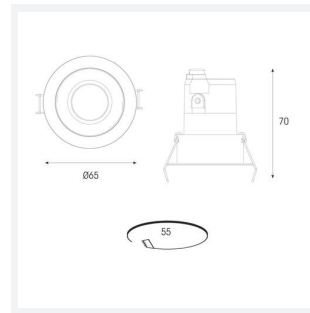

Unity GC Pro

Application	Ancillary, Commercial, Hospitality, Residential, Retail
Specification	Architectural

Unity GC Pro 2 Fixed Downlight Cool White DSI
Code: AGCP2/1/CW/DD4