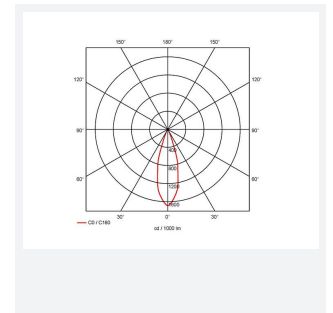

Unity GC Pro

Application	Ancillary, Commercial, Hospitality, Residential, Retail
Specification	Architectural

Unity GC Pro 2 Fixed Downlight Cool White DSI
Code: AGCP2/1/CW/DD4