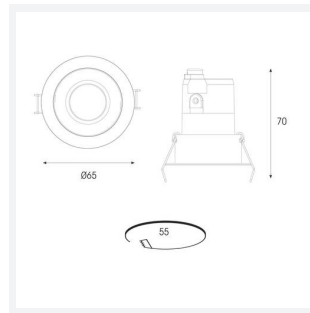

# Unity GC Pro

<b>Application</b>	Ancillary, Commercial, Hospitality, Residential, Retail
<b>Specification</b>	Architectural

Unity GC Pro 2 Fixed Downlight Cool White DALI  
**Code: AGCP2/1/CW/DD3**

- Compact high performance architectural adjustable downlight suitable for residential applications
- Die-cast aluminium construction, powder coated
- Remote driver with plug and play connection
- Deep cut-off angle for glare control and comfort
- Mirror finished anodized reflector for optimum light control

GENERAL INFORMATION	
Wattage	7W
Lumens Delivered	310lm
Lm/W	45lm/W
Beam Angle	30
CRI	95
CCT	4000K
Input	220-240V
Operating Temp	-20 <del>°</del> -25 <del>°</del>
SDCM	3
UGR	10
Cut-Out Size	50
Product Weight without Packaging	0.135 kg

TECHNICAL INFORMATION	
Light Source	LED
Colour / Finish	White
IP Rating	IP44
Class Protection	2
Internal / External	Internal
Surface / Recessed / Suspended	Recessed
Lumen Depreciation	L80 54,000h
Warranty (Years)	5
CE Mark	Yes
Diameter	0.65 mm
Height	0.7 mm