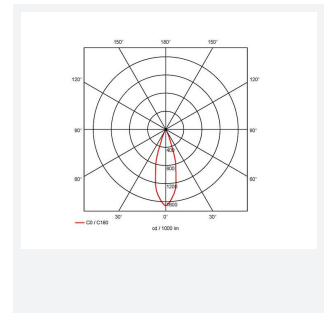

Unity GC Pro

Application	Ancillary, Commercial, Hospitality, Residential, Retail
Specification	Architectural

Unity GC Pro 2 Fixed Downlight Cool White DALI
Code: AGCP2/1/CW/DD3