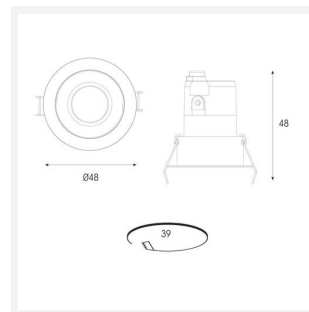

# Unity GC Pro

<b>Application</b>	Ancillary, Commercial, Hospitality, Residential, Retail
<b>Specification</b>	Architectural

Unity GC Pro 1 Fixed Downlight Warm White  
Code: AGCP1/1/WW

- Compact high performance architectural adjustable downlight suitable for residential applications
- Die-cast aluminium construction, powder coated
- Remote driver with plug and play connection
- Deep cut-off angle for glare control and comfort
- Mirror finished anodized reflector for optimum light control

GENERAL INFORMATION	
Wattage	3W
Lumens Delivered	130lm
Lm/W	43lm/W
Beam Angle	30
CRI	95
CCT	3000K
Input	220-240V
Operating Temp	-20 $\times$ -25 $\times$
SDCM	3
UGR	10
Cut-Out Size	40
Energy efficiency class	F
Product Weight without Packaging	0.075 kg

TECHNICAL INFORMATION	
Light Source	LED
Colour / Finish	White
IP Rating	IP44
Class Protection	2
Internal / External	Internal
Surface / Recessed / Suspended	Recessed
Warranty (Years)	5
CE Mark	Yes
Diameter	88 mm
Height	113 mm