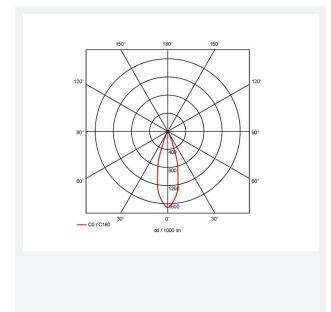

Unity GC Pro

Application	Ancillary, Commercial, Hospitality, Residential, Retail
Specification	Architectural

Unity GC Pro 1 Fixed Downlight Warm White
Code: AGCP1/1/WW