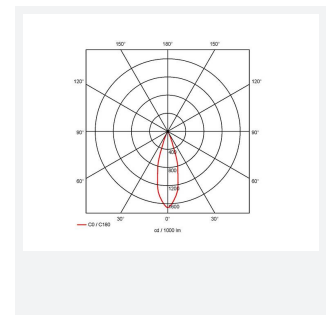

Unity GC Pro

Application	Ancillary, Commercial, Hospitality, Residential, Retail
Specification	Architectural

Code: AGCP1/1/WW/OCTO