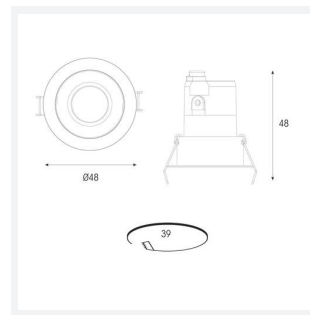

Unity GC Pro

Application	Ancillary, Commercial, Hospitality, Residential, Retail
Specification	Architectural

Code: AGCP1/1/WW/OCTO

- Compact high performance architectural adjustable downlight suitable for residential applications
- Die-cast aluminium construction, powder coated
- Remote driver with plug and play connection
- Deep cut-off angle for glare control and comfort
- Mirror finished anodized reflector for optimum light control

GENERAL INFORMATION	
Wattage	3W
Lumens Delivered	130lm
Lm/W	43lm/W
Beam Angle	30
CRI	95
CCT	3000K
Input	220-240V
Operating Temp	-20 ° -25 °
SDCM	3
UGR	10
Cut-Out Size	39

TECHNICAL INFORMATION	
Light Source	LED
Colour / Finish	White
IP Rating	IP44
Class Protection	2
Internal / External	Internal
Surface / Recessed / Suspended	Recessed
Lumen Depreciation	L80 54,000h
Warranty (Years)	5
CE Mark	Yes