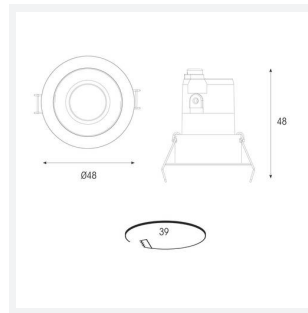

Unity GC Pro

Application	Ancillary, Commercial, Hospitality, Residential, Retail
Specification	Architectural

Unity GC Pro 1 Fixed Downlight Warm White DSI
Code: AGCP1/1/WW/DD4

- Compact high performance architectural adjustable downlight suitable for residential applications
- Die-cast aluminium construction, powder coated
- Remote driver with plug and play connection
- Deep cut-off angle for glare control and comfort
- Mirror finished anodized reflector for optimum light control

GENERAL INFORMATION	
Wattage	3W
Lumens Delivered	130lm
Lm/W	43lm/W
Beam Angle	30
CRI	95
CCT	3000K
Input	220-240V
Operating Temp	-20 ° -25 °
SDCM	3
UGR	10
Cut-Out Size	39

TECHNICAL INFORMATION	
Light Source	LED
Colour / Finish	White
IP Rating	IP44
Class Protection	2
Internal / External	Internal
Surface / Recessed / Suspended	Recessed
Lumen Depreciation	L80 54,000h
Warranty (Years)	5
CE Mark	Yes