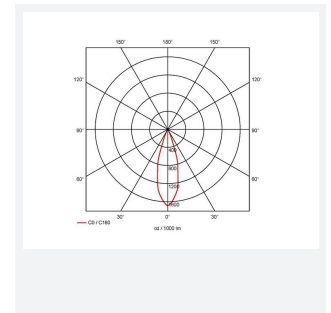

Unity GC Pro

Application	Ancillary, Commercial, Hospitality, Residential, Retail
Specification	Architectural

Unity GC Pro 1 Fixed Downlight Warm White DSI
Code: AGCP1/1/WW/DD4

- Compact high performance architectural adjustable downlight suitable for residential applications
- Die-cast aluminium construction, powder coated
- Remote driver with plug and play connection
- Deep cut-off angle for glare control and comfort
- Mirror finished anodized reflector for optimum light control

GENERAL INFORMATION	
Wattage	3W
Lumens Delivered	130lm
Lm/W	43lm/W
Beam Angle	30
CRI	95
CCT	3000K
Input	220-240V
Operating Temp	-20 ° -25 °
SDCM	3
UGR	10
Cut-Out Size	39

TECHNICAL INFORMATION	
Light Source	LED
Colour / Finish	White
IP Rating	IP44
Class Protection	2
Internal / External	Internal
Surface / Recessed / Suspended	Recessed
Lumen Depreciation	L80 54,000h
Warranty (Years)	5
CE Mark	Yes