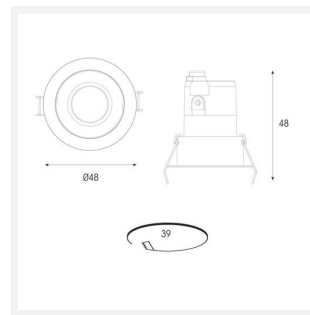

Unity GC Pro

Application	Ancillary, Commercial, Hospitality, Residential, Retail
Specification	Architectural

Code: AGCP1/1/WW/DD1

- Compact high performance architectural adjustable downlight suitable for residential applications
- Die-cast aluminium construction, powder coated
- Remote driver with plug and play connection
- Deep cut-off angle for glare control and comfort
- Mirror finished anodized reflector for optimum light control

GENERAL INFORMATION	
Wattage	3W
Lumens Delivered	130lm
Lm/W	43lm/W
Beam Angle	30
CRI	95
CCT	3000K
Input	220-240V
Operating Temp	-20 ° -25 °
SDCM	3
UGR	10
Cut-Out Size	39

TECHNICAL INFORMATION	
Light Source	LED
Colour / Finish	White
IP Rating	IP44
Class Protection	2
Internal / External	Internal
Surface / Recessed / Suspended	Recessed
Lumen Depreciation	L80 54,000h
Warranty (Years)	5
CE Mark	Yes