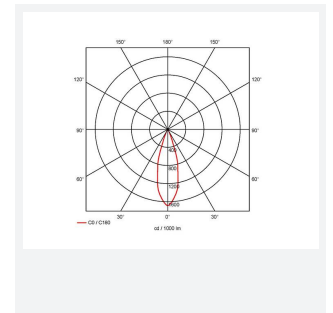

Unity GC Pro

Application	Ancillary, Commercial, Hospitality, Residential, Retail
Specification	Architectural

Unity GC Pro 1 Fixed Downlight Cool White
Code: AGCP1/1/CW

PRODUCT FEATURES

- Compact high performance architectural adjustable downlight suitable for residential applications
- Die-cast aluminium construction, powder coated
- Remote driver with plug and play connection
- Deep cut-off angle for glare control and comfort
- Mirror finished anodized reflector for optimum light control

GENERAL INFORMATION	
Wattage	3W
Lumens Delivered	140lm
Lm/W	47lm/W
Beam Angle	30
CRI	95
CCT	4000K
Input	220-240V
Operating Temp	-20 ° -25 °
SDCM	3
UGR	10
Cut-Out Size	40
Energy efficiency class	F

TECHNICAL INFORMATION	
Light Source	LED
Colour / Finish	White
IP Rating	IP44
Class Protection	2
Internal / External	Internal
Surface / Recessed / Suspended	Recessed
Warranty (Years)	5
CE Mark	Yes
Diameter	50 mm
Height	53 mm