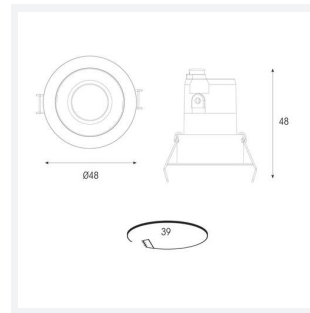

Unity GC Pro

Application	Ancillary, Commercial, Hospitality, Residential, Retail
Specification	Architectural

Unity GC Pro 1 Fixed Downlight Cool White
Code: AGCP1/1/CW

PRODUCT FEATURES

- Compact high performance architectural adjustable downlight suitable for residential applications
- Die-cast aluminium construction, powder coated
- Remote driver with plug and play connection
- Deep cut-off angle for glare control and comfort
- Mirror finished anodized reflector for optimum light control

GENERAL INFORMATION	
Wattage	3W
Lumens Delivered	140lm
Lm/W	47lm/W
Beam Angle	30
CRI	95
CCT	4000K
Input	220-240V
Operating Temp	-20 ° -25 °
SDCM	3
UGR	10
Cut-Out Size	40
Energy efficiency class	F

TECHNICAL INFORMATION	
Light Source	LED
Colour / Finish	White
IP Rating	IP44
Class Protection	2
Internal / External	Internal
Surface / Recessed / Suspended	Recessed
Warranty (Years)	5
CE Mark	Yes
Diameter	50 mm
Height	53 mm