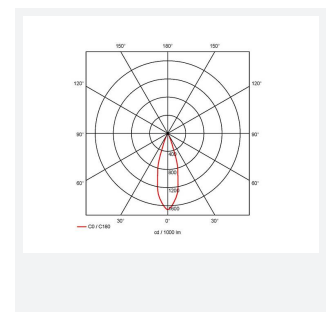

Unity GC Pro

Application	Ancillary, Commercial, Hospitality, Residential, Retail
Specification	Architectural

Code: AGCP1/1/CW/OCTO

- Compact high performance architectural adjustable downlight suitable for residential applications
- Die-cast aluminium construction, powder coated
- Remote driver with plug and play connection
- Deep cut-off angle for glare control and comfort
- Mirror finished anodized reflector for optimum light control

GENERAL INFORMATION	
Wattage	3W
Lumens Delivered	140lm
Lm/W	47lm/W
Beam Angle	30
CRI	95
CCT	4000K
Input	220-240V
Operating Temp	-20 ° -25 °
SDCM	3
UGR	10
Cut-Out Size	39

TECHNICAL INFORMATION	
Light Source	LED
Colour / Finish	White
IP Rating	IP44
Class Protection	2
Internal / External	Internal
Surface / Recessed / Suspended	Recessed
Lumen Depreciation	L80 54,000h
Warranty (Years)	5
CE Mark	Yes