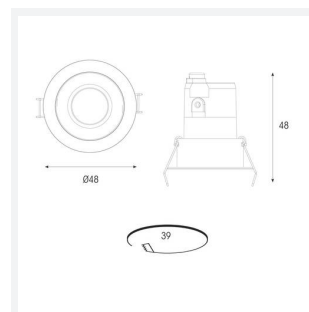

Unity GC Pro

Application	Ancillary, Commercial, Hospitality, Residential, Retail
Specification	Architectural

Code: AGCP1/1/CW/OCTO

- Compact high performance architectural adjustable downlight suitable for residential applications
- Die-cast aluminium construction, powder coated
- Remote driver with plug and play connection
- Deep cut-off angle for glare control and comfort
- Mirror finished anodized reflector for optimum light control

GENERAL INFORMATION	
Wattage	3W
Lumens Delivered	140lm
Lm/W	47lm/W
Beam Angle	30
CRI	95
CCT	4000K
Input	220-240V
Operating Temp	-20 ° -25 °
SDCM	3
UGR	10
Cut-Out Size	39

TECHNICAL INFORMATION	
Light Source	LED
Colour / Finish	White
IP Rating	IP44
Class Protection	2
Internal / External	Internal
Surface / Recessed / Suspended	Recessed
Lumen Depreciation	L80 54,000h
Warranty (Years)	5
CE Mark	Yes