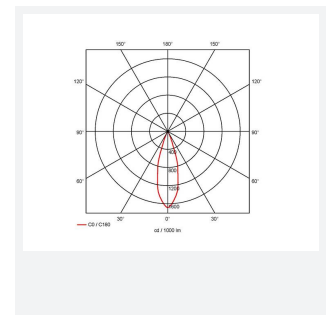

Unity GC Pro

Application	Ancillary, Commercial, Hospitality, Residential, Retail
Specification	Architectural

Unity GC Pro 1 Fixed Downlight Cool White DSI
Code: AGCP1/1/CW/DD4

- Compact high performance architectural adjustable downlight suitable for residential applications
- Die-cast aluminium construction, powder coated
- Remote driver with plug and play connection
- Deep cut-off angle for glare control and comfort
- Mirror finished anodized reflector for optimum light control

GENERAL INFORMATION	
Wattage	3W
Lumens Delivered	140lm
Lm/W	47lm/W
Beam Angle	30
CRI	95
CCT	4000K
Input	220-240V
Operating Temp	-20 ° -25 °
SDCM	3
UGR	10
Cut-Out Size	39

TECHNICAL INFORMATION	
Light Source	LED
Colour / Finish	White
IP Rating	IP44
Class Protection	2
Internal / External	Internal
Surface / Recessed / Suspended	Recessed
Lumen Depreciation	L80 54,000h
Warranty (Years)	5
CE Mark	Yes