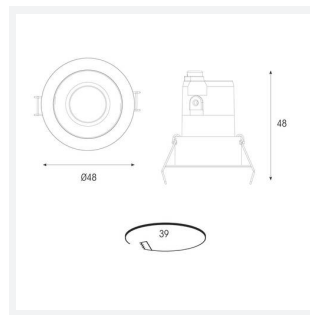

Unity GC Pro

Application	Ancillary, Commercial, Hospitality, Residential, Retail
Specification	Architectural

Unity GC Pro 1 Fixed Downlight Cool White DSI
Code: AGCP1/1/CW/DD4

- Compact high performance architectural adjustable downlight suitable for residential applications
- Die-cast aluminium construction, powder coated
- Remote driver with plug and play connection
- Deep cut-off angle for glare control and comfort
- Mirror finished anodized reflector for optimum light control

GENERAL INFORMATION	
Wattage	3W
Lumens Delivered	140lm
Lm/W	47lm/W
Beam Angle	30
CRI	95
CCT	4000K
Input	220-240V
Operating Temp	-20 ° -25 °
SDCM	3
UGR	10
Cut-Out Size	39

TECHNICAL INFORMATION	
Light Source	LED
Colour / Finish	White
IP Rating	IP44
Class Protection	2
Internal / External	Internal
Surface / Recessed / Suspended	Recessed
Lumen Depreciation	L80 54,000h
Warranty (Years)	5
CE Mark	Yes