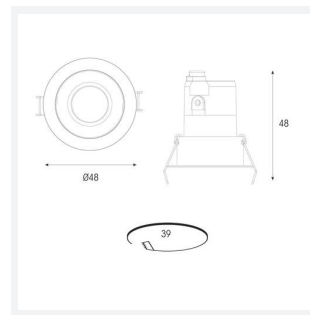

Unity GC Pro

Application	Ancillary, Commercial, Hospitality, Residential, Retail
Specification	Architectural

Unity GC Pro 1 Fixed Downlight Cool White DALI
Code: AGCP1/1/CW/DD3

- Compact high performance architectural adjustable downlight suitable for residential applications
- Die-cast aluminium construction, powder coated
- Remote driver with plug and play connection
- Deep cut-off angle for glare control and comfort
- Mirror finished anodized reflector for optimum light control

GENERAL INFORMATION	
Wattage	3W
Lumens Delivered	140lm
Lm/W	47lm/W
Beam Angle	30
CRI	95
CCT	4000K
Input	220-240V
Operating Temp	-20 ° -25 °
SDCM	3
UGR	10
Cut-Out Size	39

TECHNICAL INFORMATION	
Light Source	LED
Colour / Finish	White
IP Rating	IP44
Class Protection	2
Internal / External	Internal
Surface / Recessed / Suspended	Recessed
Lumen Depreciation	L80 54,000h
Warranty (Years)	5
CE Mark	Yes