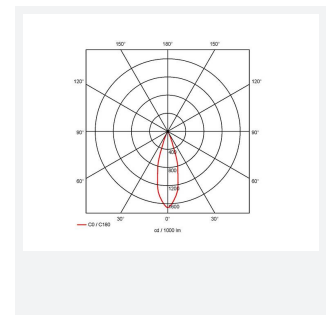

Unity GC Pro

Application	Ancillary, Commercial, Hospitality, Residential, Retail
Specification	Architectural

Unity GC Pro 1 Fixed Downlight Cool White DALI
Code: AGCP1/1/CW/DD3