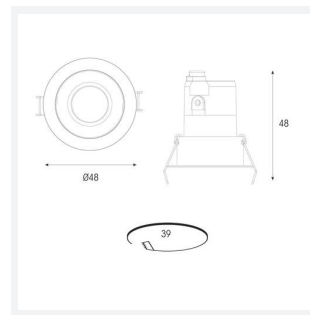

Unity GC Pro

Application	Ancillary, Commercial, Hospitality, Residential, Retail
Specification	Architectural

Code: AGCP1/1/CW/DD1

- Compact high performance architectural adjustable downlight suitable for residential applications
- Die-cast aluminium construction, powder coated
- Remote driver with plug and play connection
- Deep cut-off angle for glare control and comfort
- Mirror finished anodized reflector for optimum light control

GENERAL INFORMATION	
Wattage	3W
Lumens Delivered	140lm
Lm/W	47lm/W
Beam Angle	30
CRI	95
CCT	4000K
Input	220-240V
Operating Temp	-20 ° -25 °
SDCM	3
UGR	10
Cut-Out Size	39

TECHNICAL INFORMATION	
Light Source	LED
Colour / Finish	White
IP Rating	IP44
Class Protection	2
Internal / External	Internal
Surface / Recessed / Suspended	Recessed
Lumen Depreciation	L80 54,000h
Warranty (Years)	5
CE Mark	Yes