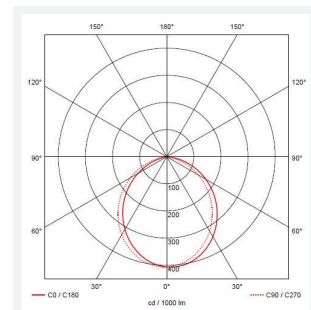

Garletta Connected by WiZ

Category	Feature Lighting
Application	Hospitality, Outdoor, Residential, Retail
Specification	Architectural

OCTO Garletta Tunable White Connected by WiZ

Code: AGARLED/TW/OCTOW

- Dual purpose WiZ embedded garden spotlight supplied with wall mounting bracket and spike suitable for coastal areas
- Create the ambience of your choice with 16 million colours, as well as warm to cool white light (AGARLED/RGBTW/OCTOW)
- Polycarbonate construction suitable for coastal areas
- Please consider WiFi signal strength for this product
- Connects directly to your WiFi network using Bluetooth technology to support seamless pairing
- Tunable between 2700K - 6500K via WIZ app and voice control (AGARLED/TW/OCTOW)
- Pre-wired with 2 metres of rubber insulated cable

GENERAL INFORMATION	
Wattage	6W
Lumens Delivered	450lm - 500lm (2700K - 6500K)
Lm/W	69lm/W - 77lm/W (2700K - 6500K)
Beam Angle	100
CRI	80
CCT	2700-6500K
Input	220-240V
Operating Temp	-20°C - 45°C
SDCM	6
Product Weight without Packaging	0.48 kg

TECHNICAL INFORMATION	
Light Source	LED
Colour / Finish	Black
IP Rating	IP65
Class Protection	2
Internal / External	External
Surface / Recessed / Suspended	Floor, Wall
Lumen Depreciation	L80 54,000h
Warranty (Years)	3
CE Mark	Yes
Height	165 mm