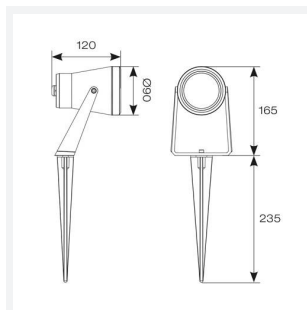

Garletta Connected by WiZ

Category	Feature Lighting
Application	Hospitality, Outdoor, Residential, Retail
Specification	Architectural

OCTO Garletta Tunable White Connected by WiZ

Code: AGARLED/TW/OCTOW

- Dual purpose WiZ embedded garden spotlight supplied with wall mounting bracket and spike suitable for coastal areas
- Create the ambience of your choice with 16 million colours, as well as warm to cool white light (AGARLED/RGBTW/OCTOW)
- Polycarbonate construction suitable for coastal areas
- Please consider WiFi signal strength for this product
- Connects directly to your WiFi network using Bluetooth technology to support seamless pairing
- Tunable between 2700K - 6500K via WIZ app and voice control (AGARLED/TW/OCTOW)
- Pre-wired with 2 metres of rubber insulated cable

GENERAL INFORMATION	
Wattage	6W
Lumens Delivered	450lm - 500lm (2700K - 6500K)
Lm/W	69lm/W - 77lm/W (2700K - 6500K)
Beam Angle	100
CRI	80
CCT	2700-6500K
Input	220-240V
Operating Temp	-20°C - 45°C
SDCM	6
Product Weight without Packaging	0.48 kg

TECHNICAL INFORMATION	
Light Source	LED
Colour / Finish	Black
IP Rating	IP65
Class Protection	2
Internal / External	External
Surface / Recessed / Suspended	Floor, Wall
Lumen Depreciation	L80 54,000h
Warranty (Years)	3
CE Mark	Yes
Height	165 mm