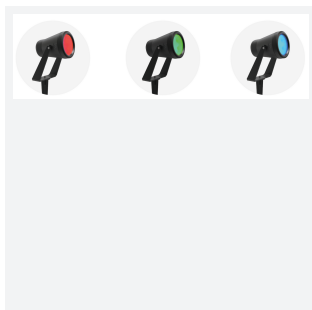

Garletta Connected by WiZ

Category	Feature Lighting
Application	Hospitality, Outdoor, Residential, Retail
Specification	Architectural

OCTO Garletta Tunable White Connected by WiZ

Code: AGARLED/TW/OCTOW

- Dual purpose WiZ embedded garden spotlight supplied with wall mounting bracket and spike suitable for coastal areas
- Create the ambience of your choice with 16 million colours, as well as warm to cool white light (AGARLED/RGBTW/OCTOW)
- Polycarbonate construction suitable for coastal areas
- Please consider WiFi signal strength for this product
- Connects directly to your WiFi network using Bluetooth technology to support seamless pairing
- Tunable between 2700K - 6500K via WIZ app and voice control (AGARLED/TW/OCTOW)
- Pre-wired with 2 metres of rubber insulated cable

GENERAL INFORMATION	
Wattage	6W
Lumens Delivered	450lm - 500lm (2700K - 6500K)
Lm/W	69lm/W - 77lm/W (2700K - 6500K)
Beam Angle	100
CRI	80
CCT	2700-6500K
Input	220-240V
Operating Temp	-20°C - 45°C
SDCM	6
Product Weight without Packaging	0.48 kg

TECHNICAL INFORMATION	
Light Source	LED
Colour / Finish	Black
IP Rating	IP65
Class Protection	2
Internal / External	External
Surface / Recessed / Suspended	Floor, Wall
Lumen Depreciation	L80 54,000h
Warranty (Years)	3
CE Mark	Yes
Height	165 mm