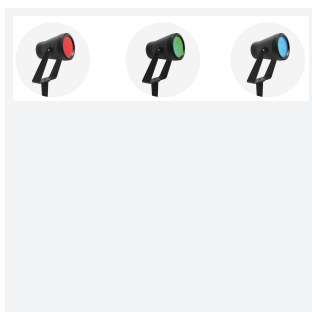

OCTO Garletta Connected by WIZ

OCTO Garletta RGBTW Connected by WIZ

Code: AGARLED/RGBTW/OCTOW

Category	Feature Lighting
Application	Hospitality, Outdoor, Residential, Retail
Specification	Architectural

- Dual purpose WIZ embedded garden spotlight supplied with wall mounting bracket and spike suitable for coastal areas
- Create the ambience of your choice with 16 million colours, as well as warm to cool white light (AGARLED/RGBTW/OCTOW)
- Polycarbonate construction suitable for coastal areas
- Please consider WiFi signal strength for this product
- Connects directly to your WiFi network using Bluetooth technology to support seamless pairing
- Tunable between 2700K - 6500K via WIZ app and voice control (AGARLED/TW/OCTOW)
- Pre-wired with 2 metres of rubber insulated cable

GENERAL INFORMATION

Wattage	6W
Lumens Delivered	450lm - 500lm (2700K - 6500K)
Lm/W	69lm/W - 77lm/W (2700K - 6500K)
Beam Angle	100
CRI	80
CCT	2700-6500K and RGB
Input	220-240V
Operating Temp	-20°C - 45°C
SDCM	6
Product Weight without Packaging	0.49 kg

TECHNICAL INFORMATION

Light Source	LED
Colour / Finish	Black
IP Rating	IP65
Class Protection	2
Internal / External	External
Surface / Recessed / Suspended	Floor, Wall
Lumen Depreciation	L80 54,000h
Warranty (Years)	3
CE Mark	Yes
Height	165 mm