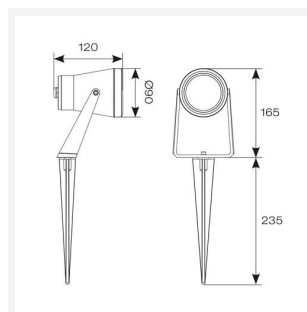

OCTO Garletta Connected by WIZ

OCTO Garletta RGBTW Connected by WIZ

Code: AGARLED/RGBTW/OCTOW

Category	Feature Lighting
Application	Hospitality, Outdoor, Residential, Retail
Specification	Architectural

- Dual purpose WIZ embedded garden spotlight supplied with wall mounting bracket and spike suitable for coastal areas
- Create the ambience of your choice with 16 million colours, as well as warm to cool white light (AGARLED/RGBTW/OCTOW)
- Polycarbonate construction suitable for coastal areas
- Please consider WiFi signal strength for this product
- Connects directly to your WiFi network using Bluetooth technology to support seamless pairing
- Tunable between 2700K - 6500K via WIZ app and voice control (AGARLED/TW/OCTOW)
- Pre-wired with 2 metres of rubber insulated cable

GENERAL INFORMATION

Wattage	6W
Lumens Delivered	450lm - 500lm (2700K - 6500K)
Lm/W	69lm/W - 77lm/W (2700K - 6500K)
Beam Angle	100
CRI	80
CCT	2700-6500K and RGB
Input	220-240V
Operating Temp	-20°C - 45°C
SDCM	6
Product Weight without Packaging	0.49 kg

TECHNICAL INFORMATION

Light Source	LED
Colour / Finish	Black
IP Rating	IP65
Class Protection	2
Internal / External	External
Surface / Recessed / Suspended	Floor, Wall
Lumen Depreciation	L80 54,000h
Warranty (Years)	3
CE Mark	Yes
Height	165 mm