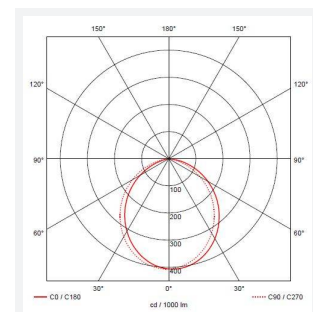

OCTO Garletta Connected by WIZ

OCTO Garletta RGBTW Connected by WIZ

Code: AGARLED/RGBTW/OCTOW

Category	Feature Lighting
Application	Hospitality, Outdoor, Residential, Retail
Specification	Architectural

- Dual purpose WIZ embedded garden spotlight supplied with wall mounting bracket and spike suitable for coastal areas
- Create the ambience of your choice with 16 million colours, as well as warm to cool white light (AGARLED/RGBTW/OCTOW)
- Polycarbonate construction suitable for coastal areas
- Please consider WiFi signal strength for this product
- Connects directly to your WiFi network using Bluetooth technology to support seamless pairing
- Tunable between 2700K - 6500K via WIZ app and voice control (AGARLED/TW/OCTOW)
- Pre-wired with 2 metres of rubber insulated cable

GENERAL INFORMATION

Wattage	6W
Lumens Delivered	450lm - 500lm (2700K - 6500K)
Lm/W	69lm/W - 77lm/W (2700K - 6500K)
Beam Angle	100
CRI	80
CCT	2700-6500K and RGB
Input	220-240V
Operating Temp	-20°C - 45°C
SDCM	6
Product Weight without Packaging	0.49 kg

TECHNICAL INFORMATION

Light Source	LED
Colour / Finish	Black
IP Rating	IP65
Class Protection	2
Internal / External	External
Surface / Recessed / Suspended	Floor, Wall
Lumen Depreciation	L80 54,000h
Warranty (Years)	3
CE Mark	Yes
Height	165 mm