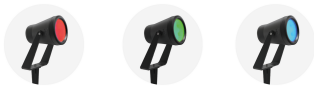

Category	Feature Lighting
Application	Hospitality, Outdoor, Residential, Retail
Specification	Architectural

OCTO Garletta Connected by WiZ

OCTO Garletta RGBTW Connected by WiZ

Code: AGARLED/RGBTW/OCTOW

PRODUCT FEATURES

- Dual purpose WiZ embedded garden spotlight supplied with wall mounting bracket and spike suitable for coastal areas
- Create the ambience of your choice with 16 million colours, as well as warm to cool white light (AGARLED/RGBTW/OCTOW)
- Polycarbonate construction suitable for coastal areas
- Please consider WiFi signal strength for this product
- Connects directly to your WiFi network using Bluetooth technology to support seamless pairing
- Tunable between 2700K - 6500K via WiZ app and voice control (AGARLED/TW/OCTOW)
- Pre-wired with 2 metres of rubber insulated cable

GENERAL INFORMATION

Wattage	6W
Lumens Delivered	450lm - 500lm (2700K - 6500K)
Lm/W	69lm/W - 77lm/W (2700K - 6500K)
Beam Angle	100
CRI	80
CCT	2700-6500K and RGB
Input	220-240V
Operating Temp	-20°C - 45°C
SDCM	6
Product Weight without Packaging	0.49 kg

TECHNICAL INFORMATION

Light Source	LED
Colour / Finish	Black
IP Rating	IP65
Class Protection	2
Internal / External	External
Surface / Recessed / Suspended	Floor, Wall
Lumen Depreciation	L80 54,000h
Warranty (Years)	3
CE Mark	Yes
Height	165 mm