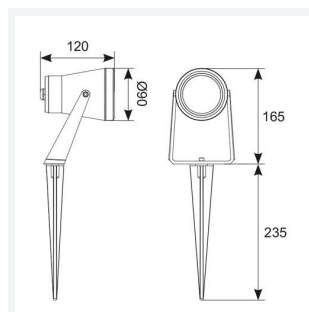

# Garletta GU10

Garletta GU10 LED 5W

Code: AGAR/GU10

Category	Feature Lighting
Application	Hospitality, Outdoor, Residential, Retail
Specification	Architectural

- Spike light suitable for residential or hospitality applications
- Polycarbonate construction suitable for coastal areas
- Suitable for GU10 LED lamps only as detailed
- Dual purpose garden spotlight supplied with wall mounting bracket and spike
- Pre-wired with 2 metres of rubber insulated cable
- Option to add OCTO Connected by WiZ smart GU10 lamp

GENERAL INFORMATION	
Wattage	5W
Input	220-240V
Operating Temp	-20°C - 45°C
SDCM	6
Product Weight without Packaging	0.431 kg

TECHNICAL INFORMATION	
Light Source	GU10
Colour / Finish	Black
IP Rating	IP65
Class Protection	2
Internal / External	External
Surface / Recessed / Suspended	Floor, Wall
Warranty (Years)	5
CE Mark	Yes
Height	165 mm