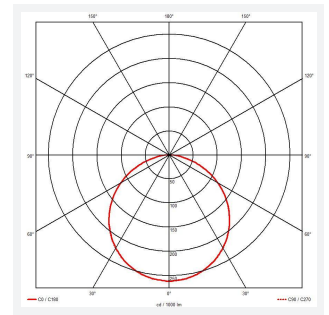

Gamma

Gamma

Code: AGAMLED

Category	Bulkheads
Application	Ancillary, Commercial, Hospitality, Residential, Retail
Specification	Performance

PRODUCT FEATURES

- Ultra slim modern polycarbonate wall/ceiling light suitable for education and residential applications and ancillary areas
- Rear fixing bracket and terminal housing for ease of installation
- Matt white finish to body and diffuser with optional chrome trim ring
- Non-dimmable

GENERAL INFORMATION	
Wattage	18W
Lumens Delivered	1700lm
Lm/W	93lm/W
Beam Angle	110
CRI	80
CCT	4000K
Input	220/240V
Operating Temp	-5°C - 35°C
SDCM	6
Product Weight without Packaging	1.047 kg

TECHNICAL INFORMATION	
Light Source	LED
Colour / Finish	Matt White
IP Rating	IP54
Class Protection	2
Internal / External	Internal / External
Surface / Recessed / Suspended	Ceiling, Wall
Lumen Depreciation	L70 54,000h
Warranty (Years)	3
CE Mark	Yes
Diameter	296 mm
Accessories	AGAMLEDBZ/CH