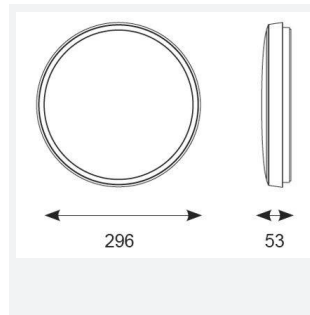

Gamma

Gamma

Code: AGAMLED

Category	Bulkheads
Application	Ancillary, Commercial, Hospitality, Residential, Retail
Specification	Performance

PRODUCT FEATURES

- Ultra slim modern polycarbonate wall/ceiling light suitable for education and residential applications and ancillary areas
- Rear fixing bracket and terminal housing for ease of installation
- Matt white finish to body and diffuser with optional chrome trim ring
- Non-dimmable

GENERAL INFORMATION	
Wattage	18W
Lumens Delivered	1700lm
Lm/W	93lm/W
Beam Angle	110
CRI	80
CCT	4000K
Input	220/240V
Operating Temp	-5°C - 35°C
SDCM	6
Product Weight without Packaging	1.047 kg

TECHNICAL INFORMATION	
Light Source	LED
Colour / Finish	Matt White
IP Rating	IP54
Class Protection	2
Internal / External	Internal / External
Surface / Recessed / Suspended	Ceiling, Wall
Lumen Depreciation	L70 54,000h
Warranty (Years)	3
CE Mark	Yes
Diameter	296 mm
Accessories	AGAMLEDBZ/CH