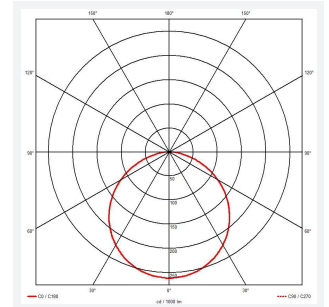

OCTO Gamma Connected by WiZ

OCTO Gamma Tunable White Connected by WiZ

Code: AGAMLED/OCTOW

Category	Bulkheads
Application	Ancillary, Commercial, Hospitality, Residential, Retail
Specification	Performance

- Ultra slim modern polycarbonate wall/ceiling light suitable for education and residential applications and ancillary areas
- Matt white finish to body and diffuser with optional chrome trim ring
- Tunable between 2700K - 6500K via WiZ app and voice control
- Dimmable via WiZ app
- Connects directly to your WiFi network using Bluetooth technology to support seamless pairing
- Rear fixing bracket and terminal housing for ease of installation
- IP54 rating and suitable for bathroom use

GENERAL INFORMATION

Wattage	18W
Lumens Delivered	1500lm - 1600lm (2700K - 6500K)
Lm/W	82lm/W - 90lm/W (2700K - 6500K)
Beam Angle	110
CRI	80
CCT	2700-6500K
Input	220-240V
Operating Temp	-5°C - 35°C
SDCM	6
Product Weight without Packaging	1.106 kg

TECHNICAL INFORMATION

Light Source	LED
Colour / Finish	Matt White
IP Rating	IP54
Class Protection	2
Internal / External	Internal / External
Surface / Recessed / Suspended	Ceiling, Wall
Lumen Depreciation	L70 54,000h
Warranty (Years)	3
CE Mark	Yes
Diameter	296 mm
Accessories	AGAMLEDBZ/CH