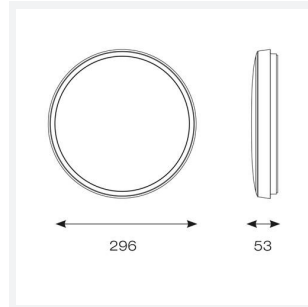

OCTO Gamma Connected by WiZ

OCTO Gamma Tunable White Connected by WiZ

Code: AGAMLED/OCTOW

Category	Bulkheads
Application	Ancillary, Commercial, Hospitality, Residential, Retail
Specification	Performance

- Ultra slim modern polycarbonate wall/ceiling light suitable for education and residential applications and ancillary areas
- Matt white finish to body and diffuser with optional chrome trim ring
- Tunable between 2700K - 6500K via WiZ app and voice control
- Dimmable via WiZ app
- Connects directly to your WiFi network using Bluetooth technology to support seamless pairing
- Rear fixing bracket and terminal housing for ease of installation
- IP54 rating and suitable for bathroom use

GENERAL INFORMATION

Wattage	18W
Lumens Delivered	1500lm - 1600lm (2700K - 6500K)
Lm/W	82lm/W - 90lm/W (2700K - 6500K)
Beam Angle	110
CRI	80
CCT	2700-6500K
Input	220-240V
Operating Temp	-5°C - 35°C
SDCM	6
Product Weight without Packaging	1.106 kg

TECHNICAL INFORMATION

Light Source	LED
Colour / Finish	Matt White
IP Rating	IP54
Class Protection	2
Internal / External	Internal / External
Surface / Recessed / Suspended	Ceiling, Wall
Lumen Depreciation	L70 54,000h
Warranty (Years)	3
CE Mark	Yes
Diameter	296 mm
Accessories	AGAMLEDBZ/CH