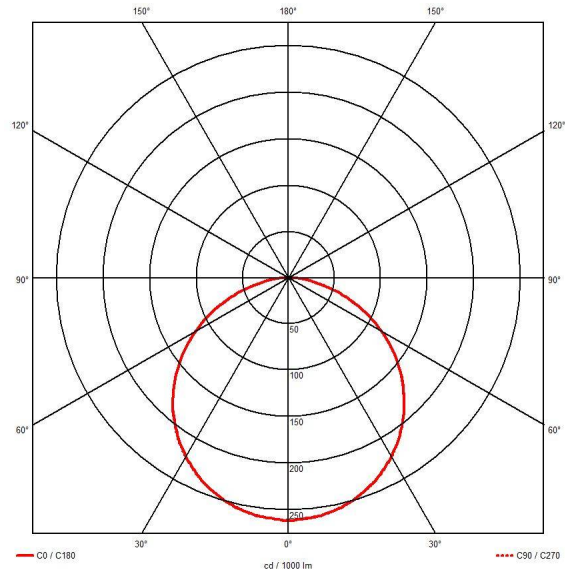

OCTO Gamma Connected by WIZ

OCTO Gamma Tunable White Connected by WIZ
Code: AGAMLED/OCTOW

ACCESSORIES

AGAMLEDBZ/CH

Gamma Chrome Trim Ring