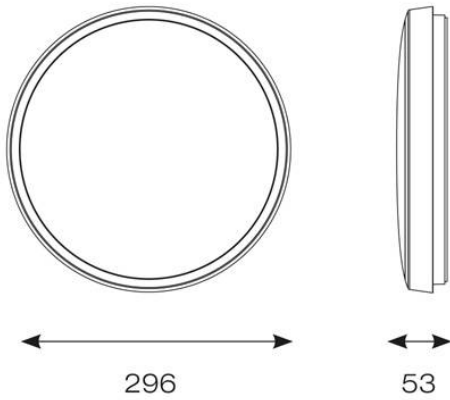

GENERAL INFORMATION

Wattage	18W
Lumens Delivered	1500lm - 1600lm (2700K - 6500K)
Lm/W	82lm/W - 90lm/W (2700K - 6500K)
Beam Angle	110
CRI	80
CCT	2700-6500K
Input	220-240V
Operating Temp	-5°C - 35°C
SDCM	6
Product Weight without Packaging	1.106 kg

TECHNICAL INFORMATION

Light Source	LED
Colour / Finish	Matt White
IP Rating	IP54
Class Protection	2
Internal / External	Internal / External
Surface / Recessed / Suspended	Ceiling, Wall
Lumen Depreciation	L70 54,000h
Warranty (Years)	3
CE Mark	Yes
Diameter	296 mm
Accessories	AGAMLEDBZ/CH

Category	Bulkheads
Application	Ancillary, Commercial, Hospitality, Residential, Retail
Specification	Performance

OCTO Gamma Connected by WIZ

OCTO Gamma Tunable White Connected by WIZ
Code: AGAMLED/OCTOW