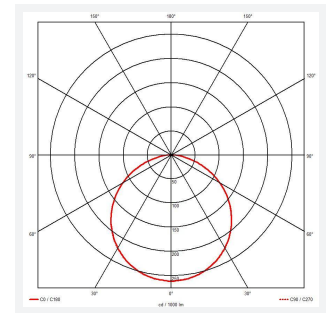

Gamma

Gamma Emergency
Code: AGAMLED/M3

Category	Bulkheads
Application	Ancillary, Commercial, Hospitality, Residential, Retail
Specification	Performance

PRODUCT FEATURES

- Ultra slim modern polycarbonate wall/ceiling light suitable for education and residential applications and ancillary areas
- Rear fixing bracket and terminal housing for ease of installation
- Matt white finish to body and diffuser with optional chrome trim ring
- Non-dimmable

GENERAL INFORMATION	
Wattage	18W
Lumens Delivered	1700lm
Lm/W	93lm/W
Beam Angle	110
CRI	80
CCT	4000K
Input	220/240V
Operating Temp	0°C - 35°C
SDCM	6
Product Weight without Packaging	1.34 kg

TECHNICAL INFORMATION	
Light Source	LED
Colour / Finish	Matt White
IP Rating	IP54
Class Protection	2
Internal / External	Internal / External
Surface / Recessed / Suspended	Ceiling, Wall
Lumen Depreciation	L70 54,000h
Warranty (Years)	3
CE Mark	Yes
Diameter	296 mm
Accessories	AGAMLEDBZ/CH