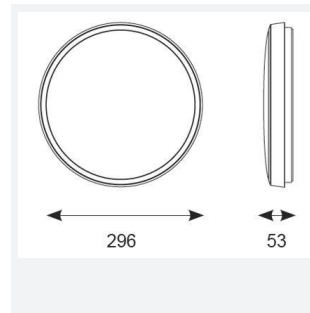

Gamma

Gamma Emergency
Code: AGAMLED/M3

Category	Bulkheads
Application	Ancillary, Commercial, Hospitality, Residential, Retail
Specification	Performance

PRODUCT FEATURES

- Ultra slim modern polycarbonate wall/ceiling light suitable for education and residential applications and ancillary areas
- Rear fixing bracket and terminal housing for ease of installation
- Matt white finish to body and diffuser with optional chrome trim ring
- Non-dimmable

GENERAL INFORMATION	
Wattage	18W
Lumens Delivered	1700lm
Lm/W	93lm/W
Beam Angle	110
CRI	80
CCT	4000K
Input	220/240V
Operating Temp	0°C - 35°C
SDCM	6
Product Weight without Packaging	1.34 kg

TECHNICAL INFORMATION	
Light Source	LED
Colour / Finish	Matt White
IP Rating	IP54
Class Protection	2
Internal / External	Internal / External
Surface / Recessed / Suspended	Ceiling, Wall
Lumen Depreciation	L70 54,000h
Warranty (Years)	3
CE Mark	Yes
Diameter	296 mm
Accessories	AGAMLEDBZ/CH