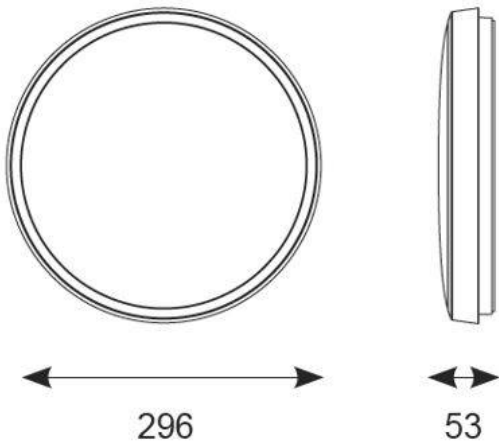

Gamma

Gamma CCT
Code: AGAMLED/CCT

ACCESSORIES

AGAMLEDBZ/CH

Gamma Chrome Trim Ring