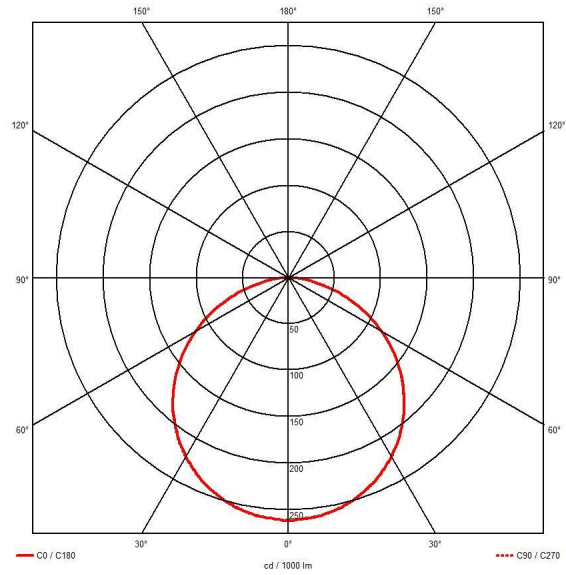

Gamma

Gamma CCT
Code: AGAMLED/CCT

ACCESSORIES

AGAMLEDBZ/CH

Gamma Chrome Trim Ring