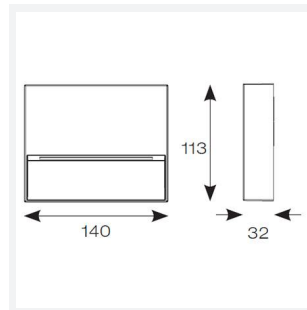

# Galia Mini

Galia Mini CCT

Code: AGALIA/MINI

Category	Wall Lights
Application	Hospitality, Outdoor, Residential, Retail
Specification	Architectural

- Surface mounting ultra-slim low level square pathway light with downward light suitable for residential, hospitality and commercial applications
- Two sizes available; Mini and Maxi
- Selectable CCT between 3000K and 4000K
- Non-dimmable
- Die-cast aluminium construction with textured graphite paint finish
- Push-fit loop-in, loop-out terminals for ease and speed of installation
- Modern concrete and rust cover options available

## GENERAL INFORMATION

Wattage	4W
Lumens Delivered	120lm (4000K)
Lm/W	30lm (4000K)
Beam Angle	20/100
CRI	80
CCT	3000/4000K
Input	220-240V
Operating Temp	-20°C - 40°C
SDCM	6
Product Weight without Packaging	0.201 kg

## TECHNICAL INFORMATION

Light Source	LED
Colour / Finish	Graphite
IP Rating	IP65
Class Protection	1
Internal / External	External
Surface / Recessed / Suspended	Wall
Lumen Depreciation	L70 59,000h
Warranty (Years)	3
CE Mark	Yes
Height	113 mm