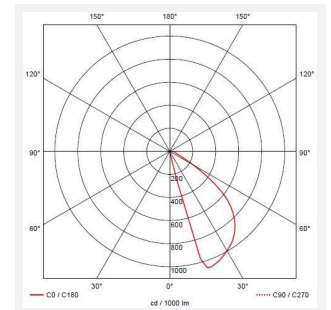

# Galia Mini

Galia Mini CCT

Code: AGALIA/MINI

Category	Wall Lights
Application	Hospitality, Outdoor, Residential, Retail
Specification	Architectural

- Surface mounting ultra-slim low level square pathway light with downward light suitable for residential, hospitality and commercial applications
- Two sizes available; Mini and Maxi
- Selectable CCT between 3000K and 4000K
- Non-dimmable
- Die-cast aluminium construction with textured graphite paint finish
- Push-fit loop-in, loop-out terminals for ease and speed of installation
- Modern concrete and rust cover options available

## GENERAL INFORMATION

Wattage	4W
Lumens Delivered	120lm (4000K)
Lm/W	30lm (4000K)
Beam Angle	20/100
CRI	80
CCT	3000/4000K
Input	220-240V
Operating Temp	-20°C - 40°C
SDCM	6
Product Weight without Packaging	0.201 kg

## TECHNICAL INFORMATION

Light Source	LED
Colour / Finish	Graphite
IP Rating	IP65
Class Protection	1
Internal / External	External
Surface / Recessed / Suspended	Wall
Lumen Depreciation	L70 59,000h
Warranty (Years)	3
CE Mark	Yes
Height	113 mm