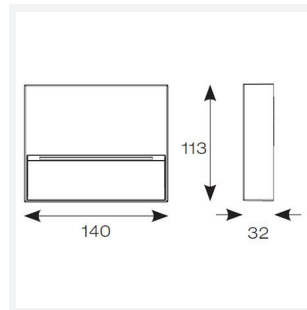

# Galia Mini

Galia Mini CCT Rust

Code: AGALIA/MINI/RUST

Category	Wall Lights
Application	Hospitality, Outdoor, Residential, Retail
Specification	Architectural

- Surface mounting ultra-slim low level square pathway light with downward light suitable for residential, hospitality and commercial applications
- Two sizes available; Mini and Maxi
- Selectable CCT between 3000K and 4000K
- Non-dimmable
- Die-cast aluminium construction with textured graphite paint finish
- Push-fit loop-in, loop-out terminals for ease and speed of installation
- Modern concrete and rust cover options available

## GENERAL INFORMATION

Wattage	4W
Lumens Delivered	120lm (4000K)
Lm/W	30lm (4000K)
Beam Angle	20/100
CRI	80
CCT	3000/4000K
Input	220-240V
Operating Temp	-20°C - 40°C
SDCM	6
Product Weight without Packaging	0.201 kg

## TECHNICAL INFORMATION

Light Source	LED
Colour / Finish	Rust
IP Rating	IP65
Class Protection	1
Internal / External	External
Surface / Recessed / Suspended	Wall
Lumen Depreciation	L70 59,000h
Warranty (Years)	3
CE Mark	Yes
Height	113 mm