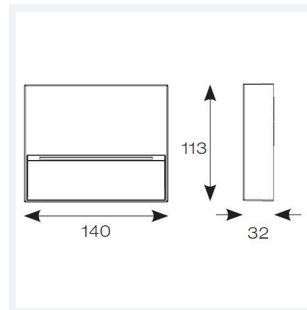

## PRODUCT FEATURES

- Surface mounting ultra-slim low level square pathway light with downward light suitable for residential, hospitality and commercial applications
- Two sizes available; Mini and Maxi
- Selectable CCT between 3000K and 4000K
- Non-dimmable
- Die-cast aluminium construction with textured graphite paint finish
- Push-fit loop-in, loop-out terminals for ease and speed of installation
- Modern concrete and rust cover options available

GENERAL INFORMATION	
Wattage	4W
Lumens Delivered	120lm (4000K)
Lm/W	30lm (4000K)
Beam Angle	20/100
CRI	80
CCT	3000/4000K
Input	220/240V
Operating Temp	-20°C - 40°C
SDCM	6
Product Weight without Packaging	0.201 kg

TECHNICAL INFORMATION	
Light Source	LED
Colour / Finish	Rust
IP Rating	IP65
Class Protection	1
Internal / External	External
Surface / Recessed / Suspended	Wall
Lumen Depreciation	L70 59,000h
Warranty (Years)	3
CE Mark	Yes
Height	113 mm