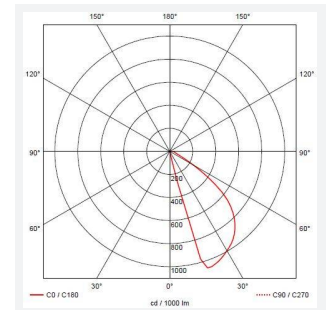

# Galia Mini

Galia Mini CCT Rust

Code: AGALIA/MINI/RUST

Category	Wall Lights
Application	Hospitality, Outdoor, Residential, Retail
Specification	Architectural

- Surface mounting ultra-slim low level square pathway light with downward light suitable for residential, hospitality and commercial applications
- Two sizes available; Mini and Maxi
- Selectable CCT between 3000K and 4000K
- Non-dimmable
- Die-cast aluminium construction with textured graphite paint finish
- Push-fit loop-in, loop-out terminals for ease and speed of installation
- Modern concrete and rust cover options available

## GENERAL INFORMATION

Wattage	4W
Lumens Delivered	120lm (4000K)
Lm/W	30lm (4000K)
Beam Angle	20/100
CRI	80
CCT	3000/4000K
Input	220-240V
Operating Temp	-20°C - 40°C
SDCM	6
Product Weight without Packaging	0.201 kg

## TECHNICAL INFORMATION

Light Source	LED
Colour / Finish	Rust
IP Rating	IP65
Class Protection	1
Internal / External	External
Surface / Recessed / Suspended	Wall
Lumen Depreciation	L70 59,000h
Warranty (Years)	3
CE Mark	Yes
Height	113 mm