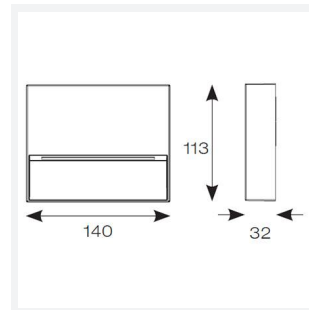

Galia Mini

Galia Mini CCT Rust

Code: AGALIA/MINI/RUST

Category	Wall Lights
Application	Hospitality, Outdoor, Residential, Retail
Specification	Architectural

PRODUCT FEATURES

- Surface mounting ultra-slim low level square pathway light with downward light suitable for residential, hospitality and commercial applications
- Two sizes available; Mini and Maxi
- Selectable CCT between 3000K and 4000K
- Non-dimmable
- Die-cast aluminium construction with textured graphite paint finish
- Push-fit loop-in, loop-out terminals for ease and speed of installation
- Modern concrete and rust cover options available

GENERAL INFORMATION	
Wattage	4W
Lumens Delivered	120lm (4000K)
Lm/W	30lm (4000K)
Beam Angle	20/100
CRI	80
CCT	3000/4000K
Input	220-240V
Operating Temp	-20°C - 40°C
SDCM	6
Product Weight without Packaging	0.201 kg

TECHNICAL INFORMATION	
Light Source	LED
Colour / Finish	Rust
IP Rating	IP65
Class Protection	1
Internal / External	External
Surface / Recessed / Suspended	Wall
Lumen Depreciation	L70 59,000h
Warranty (Years)	3
CE Mark	Yes
Height	113 mm