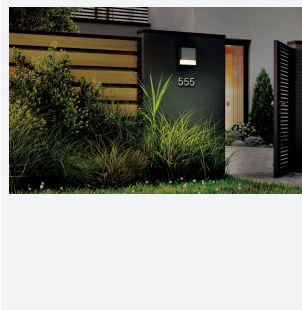

Galia Mini

Galia Mini CCT Rust

Code: AGALIA/MINI/RUST

Category	Wall Lights
Application	Hospitality, Outdoor, Residential, Retail
Specification	Architectural

PRODUCT FEATURES

- Surface mounting ultra-slim low level square pathway light with downward light suitable for residential, hospitality and commercial applications
- Two sizes available; Mini and Maxi
- Selectable CCT between 3000K and 4000K
- Non-dimmable
- Die-cast aluminium construction with textured graphite paint finish
- Push-fit loop-in, loop-out terminals for ease and speed of installation
- Modern concrete and rust cover options available

GENERAL INFORMATION	
Wattage	4W
Lumens Delivered	120lm (4000K)
Lm/W	30lm (4000K)
Beam Angle	20/100
CRI	80
CCT	3000/4000K
Input	220-240V
Operating Temp	-20°C - 40°C
SDCM	6
Product Weight without Packaging	0.201 kg