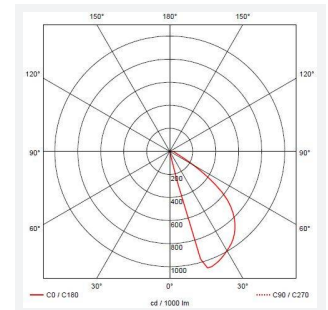

## PRODUCT FEATURES

- Surface mounting ultra-slim low level square pathway light with downward light suitable for residential, hospitality and commercial applications
- Two sizes available; Mini and Maxi
- Selectable CCT between 3000K and 4000K
- Non-dimmable
- Die-cast aluminium construction with textured graphite paint finish
- Push-fit loop-in, loop-out terminals for ease and speed of installation
- Modern concrete and rust cover options available

GENERAL INFORMATION	
Wattage	4W
Lumens Delivered	120lm (4000K)
Lm/W	30lm (4000K)
Beam Angle	20/100
CRI	80
CCT	3000/4000K
Input	220/240V
Operating Temp	-20°C - 40°C
SDCM	6
Product Weight without Packaging	0.201 kg

TECHNICAL INFORMATION	
Light Source	LED
Colour / Finish	Rust
IP Rating	IP65
Class Protection	1
Internal / External	External
Surface / Recessed / Suspended	Wall
Lumen Depreciation	L70 59,000h
Warranty (Years)	3
CE Mark	Yes
Height	113 mm