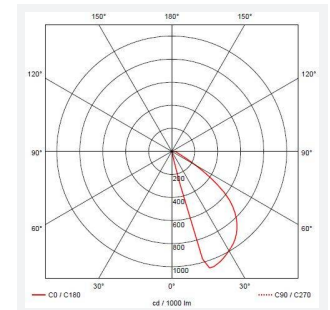

Galia Mini

Galia Mini CCT Rust

Code: AGALIA/MINI/RUST

Category	Wall Lights
Application	Hospitality, Outdoor, Residential, Retail
Specification	Architectural

PRODUCT FEATURES

- Surface mounting ultra-slim low level square pathway light with downward light suitable for residential, hospitality and commercial applications
- Two sizes available; Mini and Maxi
- Selectable CCT between 3000K and 4000K
- Non-dimmable
- Die-cast aluminium construction with textured graphite paint finish
- Push-fit loop-in, loop-out terminals for ease and speed of installation
- Modern concrete and rust cover options available

GENERAL INFORMATION	
Wattage	4W
Lumens Delivered	120lm (4000K)
Lm/W	30lm (4000K)
Beam Angle	20/100
CRI	80
CCT	3000/4000K
Input	220-240V
Operating Temp	-20°C - 40°C
SDCM	6
Product Weight without Packaging	0.201 kg

TECHNICAL INFORMATION	
Light Source	LED
Colour / Finish	Rust
IP Rating	IP65
Class Protection	1
Internal / External	External
Surface / Recessed / Suspended	Wall
Lumen Depreciation	L70 59,000h
Warranty (Years)	3
CE Mark	Yes
Height	113 mm