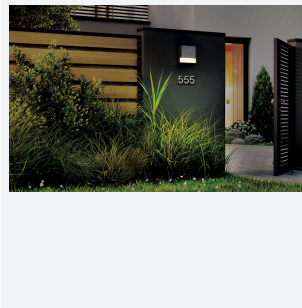

# Galia Mini

Galia Mini CCT Concrete  
Code: AGALIA/MINI/CONC

Category	Wall Lights
Application	Hospitality, Outdoor, Residential, Retail
Specification	Architectural

## PRODUCT FEATURES

- Surface mounting ultra-slim low level square pathway light with downward light suitable for residential, hospitality and commercial applications
- Two sizes available; Mini and Maxi
- Selectable CCT between 3000K and 4000K
- Non-dimmable
- Die-cast aluminium construction with textured graphite paint finish
- Push-fit loop-in, loop-out terminals for ease and speed of installation
- Modern concrete and rust cover options available