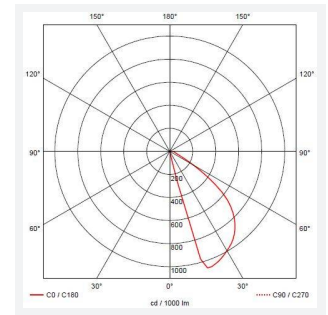

# Galia Mini

Galia Mini CCT Concrete  
Code: AGALIA/MINI/CONC

Category	Wall Lights
Application	Hospitality, Outdoor, Residential, Retail
Specification	Architectural

## PRODUCT FEATURES

- Surface mounting ultra-slim low level square pathway light with downward light suitable for residential, hospitality and commercial applications
- Two sizes available; Mini and Maxi
- Selectable CCT between 3000K and 4000K
- Non-dimmable
- Die-cast aluminium construction with textured graphite paint finish
- Push-fit loop-in, loop-out terminals for ease and speed of installation
- Modern concrete and rust cover options available

GENERAL INFORMATION	
Wattage	4W
Lumens Delivered	120lm (4000K)
Lm/W	30lm (4000K)
Beam Angle	20/100
CRI	80
CCT	3000/4000K
Input	220/240V
Operating Temp	-20°C - 40°C
SDCM	6
Product Weight without Packaging	0.4 kg

TECHNICAL INFORMATION	
Light Source	LED
Colour / Finish	Concrete
IP Rating	IP65
Class Protection	1
Internal / External	External
Surface / Recessed / Suspended	Wall
Lumen Depreciation	L70 59,000h
Warranty (Years)	3
CE Mark	Yes
Height	113 mm