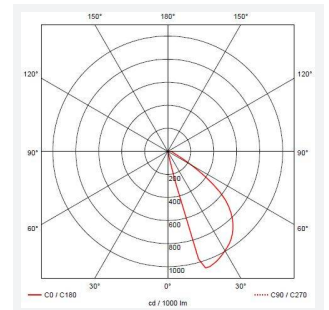

Galia Mini

Galia Mini CCT Concrete
Code: AGALIA/MINI/CONC

Category	Wall Lights
Application	Hospitality, Outdoor, Residential, Retail
Specification	Architectural

- Surface mounting ultra-slim low level square pathway light with downward light suitable for residential, hospitality and commercial applications
- Two sizes available; Mini and Maxi
- Selectable CCT between 3000K and 4000K
- Non-dimmable
- Die-cast aluminium construction with textured graphite paint finish
- Push-fit loop-in, loop-out terminals for ease and speed of installation
- Modern concrete and rust cover options available

GENERAL INFORMATION

Wattage	4W
Lumens Delivered	120lm (4000K)
Lm/W	30lm (4000K)
Beam Angle	20/100
CRI	80
CCT	3000/4000K
Input	220-240V
Operating Temp	-20°C - 40°C
SDCM	6
Product Weight without Packaging	0.4 kg

TECHNICAL INFORMATION

Light Source	LED
Colour / Finish	Concrete
IP Rating	IP65
Class Protection	1
Internal / External	External
Surface / Recessed / Suspended	Wall
Lumen Depreciation	L70 59,000h
Warranty (Years)	3
CE Mark	Yes
Height	113 mm