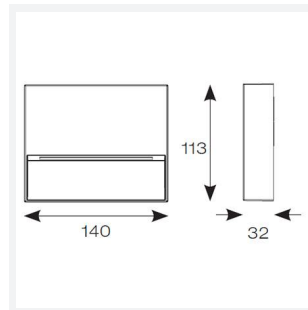

Galia Mini

Galia Mini CCT Concrete
Code: AGALIA/MINI/CONC

Category	Wall Lights
Application	Hospitality, Outdoor, Residential, Retail
Specification	Architectural

- Surface mounting ultra-slim low level square pathway light with downward light suitable for residential, hospitality and commercial applications
- Two sizes available; Mini and Maxi
- Selectable CCT between 3000K and 4000K
- Non-dimmable
- Die-cast aluminium construction with textured graphite paint finish
- Push-fit loop-in, loop-out terminals for ease and speed of installation
- Modern concrete and rust cover options available

GENERAL INFORMATION

Wattage	4W
Lumens Delivered	120lm (4000K)
Lm/W	30lm (4000K)
Beam Angle	20/100
CRI	80
CCT	3000/4000K
Input	220-240V
Operating Temp	-20°C - 40°C
SDCM	6
Product Weight without Packaging	0.4 kg

TECHNICAL INFORMATION

Light Source	LED
Colour / Finish	Concrete
IP Rating	IP65
Class Protection	1
Internal / External	External
Surface / Recessed / Suspended	Wall
Lumen Depreciation	L70 59,000h
Warranty (Years)	3
CE Mark	Yes
Height	113 mm