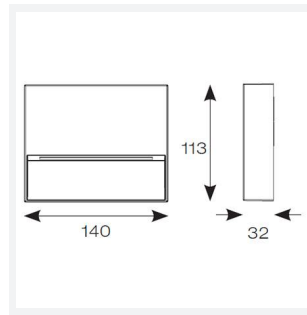

# Galia Mini

Galia Mini CCT Concrete  
Code: AGALIA/MINI/CONC

Category	Wall Lights
Application	Hospitality, Outdoor, Residential, Retail
Specification	Architectural

## PRODUCT FEATURES

- Surface mounting ultra-slim low level square pathway light with downward light suitable for residential, hospitality and commercial applications
- Two sizes available; Mini and Maxi
- Selectable CCT between 3000K and 4000K
- Non-dimmable
- Die-cast aluminium construction with textured graphite paint finish
- Push-fit loop-in, loop-out terminals for ease and speed of installation
- Modern concrete and rust cover options available

GENERAL INFORMATION	
Wattage	4W
Lumens Delivered	120lm (4000K)
Lm/W	30lm (4000K)
Beam Angle	20/100
CRI	80
CCT	3000/4000K
Input	220/240V
Operating Temp	-20°C - 40°C
SDCM	6
Product Weight without Packaging	0.4 kg

TECHNICAL INFORMATION	
Light Source	LED
Colour / Finish	Concrete
IP Rating	IP65
Class Protection	1
Internal / External	External
Surface / Recessed / Suspended	Wall
Lumen Depreciation	L70 59,000h
Warranty (Years)	3
CE Mark	Yes
Height	113 mm