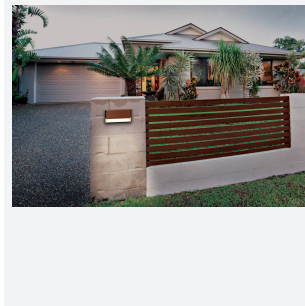

Galia Maxi

Galia Maxi CCT
Code: AGALIA/MAXI

Category	Wall Lights
Application	Hospitality, Outdoor, Residential, Retail
Specification	Architectural

PRODUCT FEATURES

- Surface mounting ultra-slim low level square pathway light with downward light suitable for residential, hospitality and commercial applications
- Two sizes available; Mini and Maxi
- Selectable CCT between 3000K and 4000K
- Non-dimmable
- Die-cast aluminium construction with textured graphite paint finish
- Push-fit loop-in, loop-out terminals for ease and speed of installation
- Modern concrete and rust cover options available