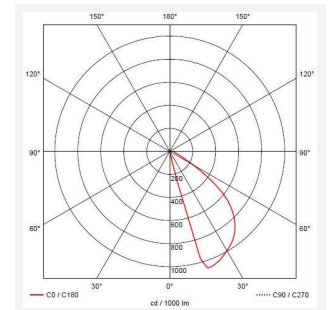

Galia Maxi

Galia Maxi CCT

Code: AGALIA/MAXI

Category	Wall Lights
Application	Hospitality, Outdoor, Residential, Retail
Specification	Architectural

- Surface mounting ultra-slim low level square pathway light with downward light suitable for residential, hospitality and commercial applications
- Two sizes available; Mini and Maxi
- Selectable CCT between 3000K and 4000K
- Non-dimmable
- Die-cast aluminium construction with textured graphite paint finish
- Push-fit loop-in, loop-out terminals for ease and speed of installation
- Modern concrete and rust cover options available

GENERAL INFORMATION

Wattage	8W
Lumens Delivered	220lm (4000K)
Lm/W	27lm (4000K)
Beam Angle	20/100
CRI	80
CCT	3000/4000K
Input	220-240V
Operating Temp	-20°C - 40°C
SDCM	6
Product Weight without Packaging	1.1 kg

TECHNICAL INFORMATION

Light Source	LED
Colour / Finish	Graphite
IP Rating	IP65
Class Protection	1
Internal / External	External
Surface / Recessed / Suspended	Wall
Lumen Depreciation	L70 59,000h
Warranty (Years)	3
CE Mark	Yes
Height	113 mm