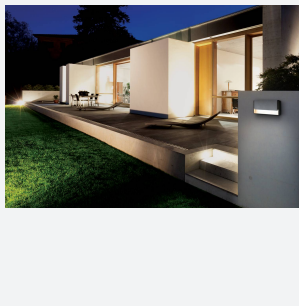

Galia Maxi

Galia Maxi CCT
Code: AGALIA/MAXI

Category	Wall Lights
Application	Hospitality, Outdoor, Residential, Retail
Specification	Architectural

PRODUCT FEATURES

- Surface mounting ultra-slim low level square pathway light with downward light suitable for residential, hospitality and commercial applications
- Two sizes available; Mini and Maxi
- Selectable CCT between 3000K and 4000K
- Non-dimmable
- Die-cast aluminium construction with textured graphite paint finish
- Push-fit loop-in, loop-out terminals for ease and speed of installation
- Modern concrete and rust cover options available