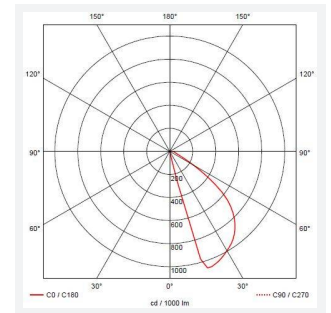

Galia Maxi

Galia Maxi CCT
Code: AGALIA/MAXI

Category	Wall Lights
Application	Hospitality, Outdoor, Residential, Retail
Specification	Architectural

PRODUCT FEATURES

- Surface mounting ultra-slim low level square pathway light with downward light suitable for residential, hospitality and commercial applications
- Two sizes available; Mini and Maxi
- Selectable CCT between 3000K and 4000K
- Non-dimmable
- Die-cast aluminium construction with textured graphite paint finish
- Push-fit loop-in, loop-out terminals for ease and speed of installation
- Modern concrete and rust cover options available

GENERAL INFORMATION	
Wattage	8W
Lumens Delivered	220lm (4000K)
Lm/W	27lm (4000K)
Beam Angle	20/100
CRI	80
CCT	3000/4000K
Input	220/240V
Operating Temp	-20°C - 40°C
SDCM	6
Product Weight without Packaging	1.1 kg

TECHNICAL INFORMATION	
Light Source	LED
Colour / Finish	Graphite
IP Rating	IP65
Class Protection	1
Internal / External	External
Surface / Recessed / Suspended	Wall
Lumen Depreciation	L70 59,000h
Warranty (Years)	3
CE Mark	Yes
Height	113 mm