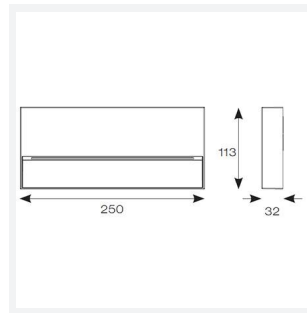

Galia Maxi

Galia Maxi CCT
Code: AGALIA/MAXI

Category	Wall Lights
Application	Hospitality, Outdoor, Residential, Retail
Specification	Architectural

PRODUCT FEATURES

- Surface mounting ultra-slim low level square pathway light with downward light suitable for residential, hospitality and commercial applications
- Two sizes available; Mini and Maxi
- Selectable CCT between 3000K and 4000K
- Non-dimmable
- Die-cast aluminium construction with textured graphite paint finish
- Push-fit loop-in, loop-out terminals for ease and speed of installation
- Modern concrete and rust cover options available

GENERAL INFORMATION	
Wattage	8W
Lumens Delivered	220lm (4000K)
Lm/W	27lm (4000K)
Beam Angle	20/100
CRI	80
CCT	3000/4000K
Input	220/240V
Operating Temp	-20°C - 40°C
SDCM	6
Product Weight without Packaging	1.1 kg

TECHNICAL INFORMATION	
Light Source	LED
Colour / Finish	Graphite
IP Rating	IP65
Class Protection	1
Internal / External	External
Surface / Recessed / Suspended	Wall
Lumen Depreciation	L70 59,000h
Warranty (Years)	3
CE Mark	Yes
Height	113 mm