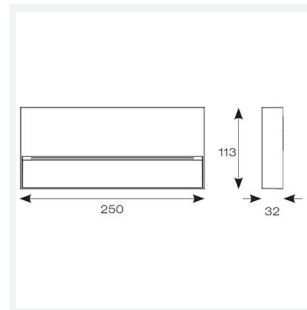

Galia Maxi

Galia Maxi CCT

Code: AGALIA/MAXI

Category	Wall Lights
Application	Hospitality, Outdoor, Residential, Retail
Specification	Architectural

- Surface mounting ultra-slim low level square pathway light with downward light suitable for residential, hospitality and commercial applications
- Two sizes available; Mini and Maxi
- Selectable CCT between 3000K and 4000K
- Non-dimmable
- Die-cast aluminium construction with textured graphite paint finish
- Push-fit loop-in, loop-out terminals for ease and speed of installation
- Modern concrete and rust cover options available

GENERAL INFORMATION

Wattage	8W
Lumens Delivered	220lm (4000K)
Lm/W	27lm (4000K)
Beam Angle	20/100
CRI	80
CCT	3000/4000K
Input	220-240V
Operating Temp	-20°C - 40°C
SDCM	6
Product Weight without Packaging	1.1 kg

TECHNICAL INFORMATION

Light Source	LED
Colour / Finish	Graphite
IP Rating	IP65
Class Protection	1
Internal / External	External
Surface / Recessed / Suspended	Wall
Lumen Depreciation	L70 59,000h
Warranty (Years)	3
CE Mark	Yes
Height	113 mm