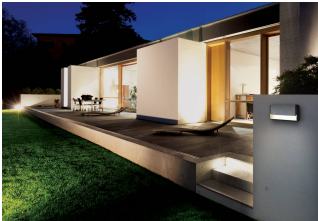

Category	Wall Lights
Application	Hospitality, Outdoor, Residential, Retail
Specification	Architectural

Galia Maxi

Galia Maxi CCT

Code: AGALIA/MAXI

- Surface mounting ultra-slim low level square pathway light with downward light suitable for residential, hospitality and commercial applications
- Two sizes available; Mini and Maxi
- Selectable CCT between 3000K and 4000K
- Non-dimmable

- Die-cast aluminium construction with textured graphite paint finish
- Push-fit loop-in, loop-out terminals for ease and speed of installation
- Modern concrete and rust cover options available

GENERAL INFORMATION	
Wattage	8W
Lumens Delivered	220lm (4000K)
Lm/W	27lm (4000K)
Beam Angle	20/100
CRI	80
CCT	3000/4000K
Input	220-240V
Operating Temp	-20°C - 40°C
SDCM	6
Product Weight without Packaging	1.1 kg