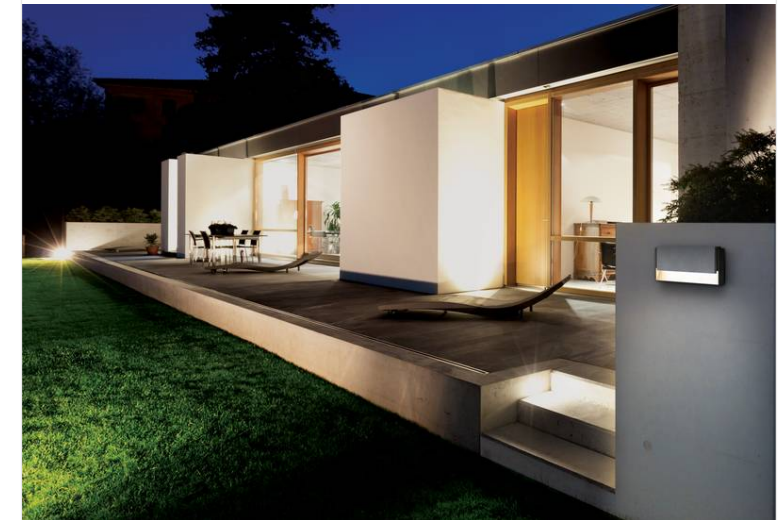

Galia

Part of the Wall Lights product category

Model	Galia Maxi CCT
Code	AGALIA/MAXI
Application	Hospitality, Outdoor, Residential, Retail

GENERAL INFORMATION

Input	220-240V
Wattage	8W
Operating Temp	-20°C - 40°C
Lumens Delivered	220lm (4000K)
lm/W	27lm (4000K)
CCT	3000/4000K
Beam Angle	20/100

PRODUCT FEATURES

- Surface mounting ultra-slim low level square pathway light with downward light suitable for residential, hospitality and commercial applications
- Die-cast aluminium construction with textured graphite paint finish
- Two sizes available; Mini and Maxi
- Push-fit loop-in, loop-out terminals for ease and speed of installation
- Selectable CCT between 3000K and 4000K