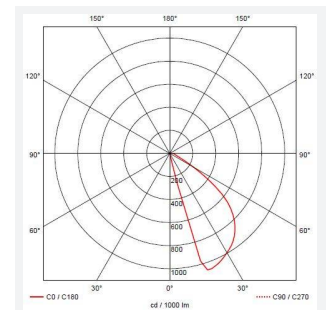

Galia Maxi

Galia Maxi CCT Rust

Code: AGALIA/MAXI/RUST

Category	Wall Lights
Application	Hospitality, Outdoor, Residential, Retail
Specification	Architectural

- Surface mounting ultra-slim low level square pathway light with downward light suitable for residential, hospitality and commercial applications
- Two sizes available; Mini and Maxi
- Selectable CCT between 3000K and 4000K
- Non-dimmable
- Die-cast aluminium construction with textured graphite paint finish
- Push-fit loop-in, loop-out terminals for ease and speed of installation
- Modern concrete and rust cover options available

GENERAL INFORMATION	
Wattage	8W
Lumens Delivered	220lm (4000K)
Lm/W	27lm (4000K)
Beam Angle	20/100
CRI	80
CCT	3000/4000K
Input	220-240V
Operating Temp	-20°C - 40°C
SDCM	6
Product Weight without Packaging	1.1 kg

TECHNICAL INFORMATION	
Light Source	LED
Colour / Finish	Rust
IP Rating	IP65
Class Protection	1
Internal / External	External
Surface / Recessed / Suspended	Wall
Lumen Depreciation	L70 59,000h
Warranty (Years)	3
CE Mark	Yes
Height	113 mm