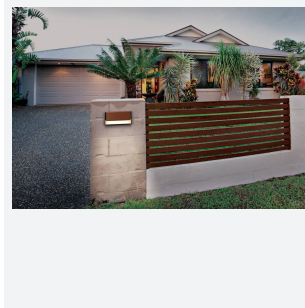

# Galia Maxi

Galia Maxi CCT Rust

Code: AGALIA/MAXI/RUST

Category	Wall Lights
Application	Hospitality, Outdoor, Residential, Retail
Specification	Architectural

## PRODUCT FEATURES

- Surface mounting ultra-slim low level square pathway light with downward light suitable for residential, hospitality and commercial applications
- Two sizes available; Mini and Maxi
- Selectable CCT between 3000K and 4000K
- Non-dimmable
- Die-cast aluminium construction with textured graphite paint finish
- Push-fit loop-in, loop-out terminals for ease and speed of installation
- Modern concrete and rust cover options available