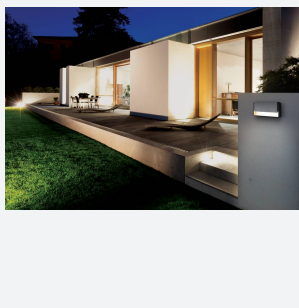

# Galia Maxi

Galia Maxi CCT Rust

Code: AGALIA/MAXI/RUST

Category	Wall Lights
Application	Hospitality, Outdoor, Residential, Retail
Specification	Architectural

## PRODUCT FEATURES

- Surface mounting ultra-slim low level square pathway light with downward light suitable for residential, hospitality and commercial applications
- Two sizes available; Mini and Maxi
- Selectable CCT between 3000K and 4000K
- Non-dimmable
- Die-cast aluminium construction with textured graphite paint finish
- Push-fit loop-in, loop-out terminals for ease and speed of installation
- Modern concrete and rust cover options available