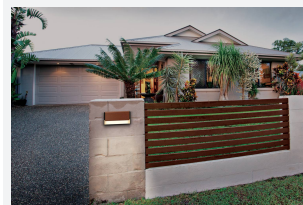

Galia Maxi

Galia Maxi CCT Rust

Code: AGALIA/MAXI/RUST

Category	Wall Lights
Application	Hospitality, Outdoor, Residential, Retail
Specification	Architectural

- Surface mounting ultra-slim low level square pathway light with downward light suitable for residential, hospitality and commercial applications
- Two sizes available; Mini and Maxi
- Selectable CCT between 3000K and 4000K
- Non-dimmable
- Die-cast aluminium construction with textured graphite paint finish
- Push-fit loop-in, loop-out terminals for ease and speed of installation
- Modern concrete and rust cover options available