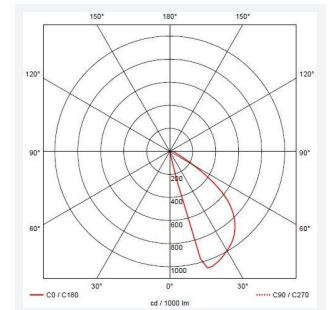

## PRODUCT FEATURES

- Surface mounting ultra-slim low level square pathway light with downward light suitable for residential, hospitality and commercial applications
- Two sizes available; Mini and Maxi
- Selectable CCT between 3000K and 4000K
- Non-dimmable
- Die-cast aluminium construction with textured graphite paint finish
- Push-fit loop-in, loop-out terminals for ease and speed of installation
- Modern concrete and rust cover options available

GENERAL INFORMATION	
Wattage	8W
Lumens Delivered	220lm (4000K)
Lm/W	27lm (4000K)
Beam Angle	20/100
CRI	80
CCT	3000/4000K
Input	220/240V
Operating Temp	-20°C - 40°C
SDCM	6
Product Weight without Packaging	1.1 kg

TECHNICAL INFORMATION	
Light Source	LED
Colour / Finish	Rust
IP Rating	IP65
Class Protection	1
Internal / External	External
Surface / Recessed / Suspended	Wall
Lumen Depreciation	L70 59,000h
Warranty (Years)	3
CE Mark	Yes
Height	113 mm