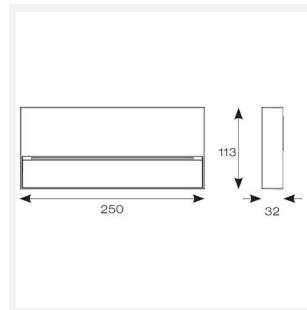

# Galia Maxi

Galia Maxi CCT Rust

Code: AGALIA/MAXI/RUST

Category	Wall Lights
Application	Hospitality, Outdoor, Residential, Retail
Specification	Architectural

## PRODUCT FEATURES

- Surface mounting ultra-slim low level square pathway light with downward light suitable for residential, hospitality and commercial applications
- Two sizes available; Mini and Maxi
- Selectable CCT between 3000K and 4000K
- Non-dimmable
- Die-cast aluminium construction with textured graphite paint finish
- Push-fit loop-in, loop-out terminals for ease and speed of installation
- Modern concrete and rust cover options available

GENERAL INFORMATION	
Wattage	8W
Lumens Delivered	220lm (4000K)
Lm/W	27lm (4000K)
Beam Angle	20/100
CRI	80
CCT	3000/4000K
Input	220/240V
Operating Temp	-20°C - 40°C
SDCM	6
Product Weight without Packaging	1.1 kg

TECHNICAL INFORMATION	
Light Source	LED
Colour / Finish	Rust
IP Rating	IP65
Class Protection	1
Internal / External	External
Surface / Recessed / Suspended	Wall
Lumen Depreciation	L70 59,000h
Warranty (Years)	3
CE Mark	Yes
Height	113 mm