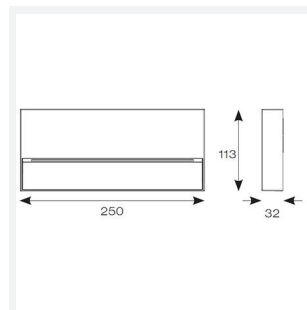

Galia Maxi

Galia Maxi CCT Rust

Code: AGALIA/MAXI/RUST

Category	Wall Lights
Application	Hospitality, Outdoor, Residential, Retail
Specification	Architectural

- Surface mounting ultra-slim low level square pathway light with downward light suitable for residential, hospitality and commercial applications
- Two sizes available; Mini and Maxi
- Selectable CCT between 3000K and 4000K
- Non-dimmable
- Die-cast aluminium construction with textured graphite paint finish
- Push-fit loop-in, loop-out terminals for ease and speed of installation
- Modern concrete and rust cover options available

GENERAL INFORMATION	
Wattage	8W
Lumens Delivered	220lm (4000K)
Lm/W	27lm (4000K)
Beam Angle	20/100
CRI	80
CCT	3000/4000K
Input	220-240V
Operating Temp	-20°C - 40°C
SDCM	6
Product Weight without Packaging	1.1 kg

TECHNICAL INFORMATION	
Light Source	LED
Colour / Finish	Rust
IP Rating	IP65
Class Protection	1
Internal / External	External
Surface / Recessed / Suspended	Wall
Lumen Depreciation	L70 59,000h
Warranty (Years)	3
CE Mark	Yes
Height	113 mm