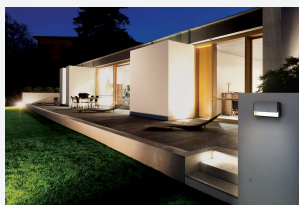

Galia Maxi

Galia Maxi CCT Rust

Code: AGALIA/MAXI/RUST

Category	Wall Lights
Application	Hospitality, Outdoor, Residential, Retail
Specification	Architectural

- Surface mounting ultra-slim low level square pathway light with downward light suitable for residential, hospitality and commercial applications
- Two sizes available; Mini and Maxi
- Selectable CCT between 3000K and 4000K
- Non-dimmable
- Die-cast aluminium construction with textured graphite paint finish
- Push-fit loop-in, loop-out terminals for ease and speed of installation
- Modern concrete and rust cover options available