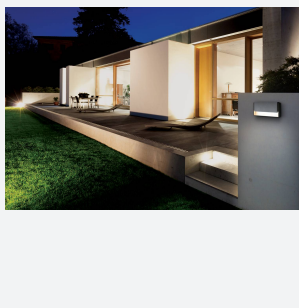

Galia Maxi

Galia Maxi CCT Concrete
Code: AGALIA/MAXI/CONC

Category	Wall Lights
Application	Hospitality, Outdoor, Residential, Retail
Specification	Architectural

PRODUCT FEATURES

- Surface mounting ultra-slim low level square pathway light with downward light suitable for residential, hospitality and commercial applications
- Two sizes available; Mini and Maxi
- Selectable CCT between 3000K and 4000K
- Non-dimmable
- Die-cast aluminium construction with textured graphite paint finish
- Push-fit loop-in, loop-out terminals for ease and speed of installation
- Modern concrete and rust cover options available