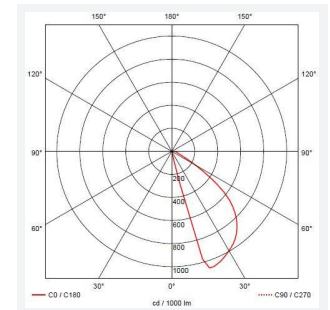

Galia Maxi

Galia Maxi CCT Concrete
Code: AGALIA/MAXI/CONC

Category	Wall Lights
Application	Hospitality, Outdoor, Residential, Retail
Specification	Architectural

PRODUCT FEATURES

- Surface mounting ultra-slim low level square pathway light with downward light suitable for residential, hospitality and commercial applications
- Two sizes available; Mini and Maxi
- Selectable CCT between 3000K and 4000K
- Non-dimmable
- Die-cast aluminium construction with textured graphite paint finish
- Push-fit loop-in, loop-out terminals for ease and speed of installation
- Modern concrete and rust cover options available

GENERAL INFORMATION	
Wattage	8W
Lumens Delivered	220lm (4000K)
Lm/W	27lm (4000K)
Beam Angle	20/100
CRI	80
CCT	3000/4000K
Input	220/240V
Operating Temp	-20°C - 40°C
SDCM	6
Product Weight without Packaging	1.1 kg

TECHNICAL INFORMATION	
Light Source	LED
Colour / Finish	Concrete
IP Rating	IP65
Class Protection	1
Internal / External	External
Surface / Recessed / Suspended	Wall
Lumen Depreciation	L70 59,000h
Warranty (Years)	3
CE Mark	Yes
Height	113 mm