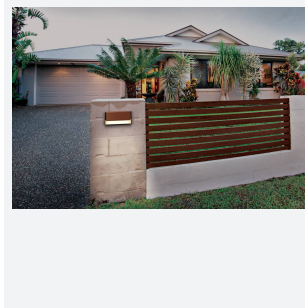

Galia Maxi

Galia Maxi CCT Concrete
Code: AGALIA/MAXI/CONC

Category	Wall Lights
Application	Hospitality, Outdoor, Residential, Retail
Specification	Architectural

PRODUCT FEATURES

- Surface mounting ultra-slim low level square pathway light with downward light suitable for residential, hospitality and commercial applications
- Two sizes available; Mini and Maxi
- Selectable CCT between 3000K and 4000K
- Non-dimmable
- Die-cast aluminium construction with textured graphite paint finish
- Push-fit loop-in, loop-out terminals for ease and speed of installation
- Modern concrete and rust cover options available