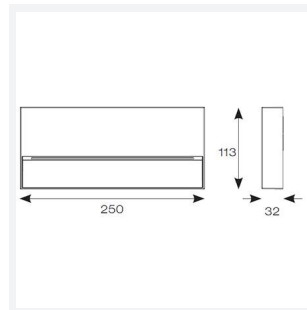

Galia Maxi

Galia Maxi CCT Concrete
Code: AGALIA/MAXI/CONC

Category	Wall Lights
Application	Hospitality, Outdoor, Residential, Retail
Specification	Architectural

PRODUCT FEATURES

- Surface mounting ultra-slim low level square pathway light with downward light suitable for residential, hospitality and commercial applications
- Two sizes available; Mini and Maxi
- Selectable CCT between 3000K and 4000K
- Non-dimmable
- Die-cast aluminium construction with textured graphite paint finish
- Push-fit loop-in, loop-out terminals for ease and speed of installation
- Modern concrete and rust cover options available

GENERAL INFORMATION	
Wattage	8W
Lumens Delivered	220lm (4000K)
Lm/W	27lm (4000K)
Beam Angle	20/100
CRI	80
CCT	3000/4000K
Input	220/240V
Operating Temp	-20°C - 40°C
SDCM	6
Product Weight without Packaging	1.1 kg

TECHNICAL INFORMATION	
Light Source	LED
Colour / Finish	Concrete
IP Rating	IP65
Class Protection	1
Internal / External	External
Surface / Recessed / Suspended	Wall
Lumen Depreciation	L70 59,000h
Warranty (Years)	3
CE Mark	Yes
Height	113 mm