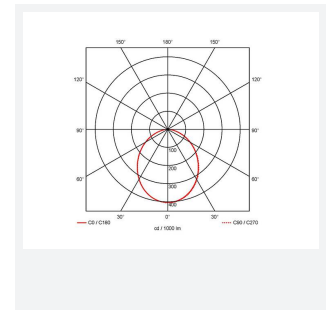

Galaxy

Galaxy CCT MultiLED Downlight Code: AGALED

Category	Downlights
Application	Ancillary, Commercial, Education, Healthcare, Hospitality, Retail
Specification	Performance

- Multi-wattage compact IP65 LED performance downlight suitable for education, commercial and healthcare applications
- Fitting and driver pre-wired with ST18 connectors
- Removable twist on, twist off bezel provides option of utilising alternative bezel and drop glass accessories
- Powered by Philips
- Cut-out dimensions suitable to replace most PLC downlights
- Faceted reflector and optical fresnel lens provides outstanding performance, uniformity and glare control
- Dimmable and Emergency options

GENERAL INFORMATION

Wattage	11W - 16W
Lumens Delivered	1400lm - 2000lm (4000K)
Lm/W	131lm/W - 125lm/W (4000K)
Beam Angle	100
CRI	80
CCT	3000/4000K
Input	220-240V
Operating Temp	-20°C - 35°C
SDCM	5
UGR	24
Cut-Out Size	210mm
Product Weight without Packaging	1.25 kg

TECHNICAL INFORMATION

Light Source	LED
Colour / Finish	White
IP Rating	IP65
Class Protection	2
Internal / External	Internal
Surface / Recessed / Suspended	Recessed
Lumen Depreciation	L70 100,000h
Warranty (Years)	5
CE Mark	Yes
Diameter	226 mm
Height	70 mm
Accessories	AGPL/DG1/W, AGPL/DG3/W