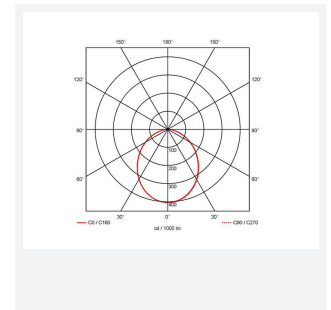

Galaxy

Galaxy CCT MultiLED Downlight Code: AGALED

Category	Downlights
Application	Ancillary, Commercial, Education, Healthcare, Hospitality, Retail
Specification	Performance

PRODUCT FEATURES

- Multi-wattage compact IP65 LED performance downlight suitable for education, commercial and healthcare applications
- Fitting and driver pre-wired with ST18 connectors
- Removable twist on, twist off bezel provides option of utilising alternative bezel and drop glass accessories
- Powered by Philips
- Cut-out dimensions suitable to replace most PLC downlights
- Faceted reflector and optical fresnel lens provides outstanding performance, uniformity and glare control
- Dimmable and Emergency options

GENERAL INFORMATION

Wattage	11W - 16W
Lumens Delivered	1400lm - 2000lm (4000K)
Lm/W	131lm/W - 125lm/W (4000K)
Beam Angle	100
CRI	80
CCT	3000/4000K
Input	220/240V
Operating Temp	-20°C - 35°C
SDCM	5
UGR	24
Cut-Out Size	210mm
Product Weight without Packaging	1.25 kg

TECHNICAL INFORMATION

Light Source	LED
Colour / Finish	White
IP Rating	IP65
Class Protection	2
Internal / External	Internal
Surface / Recessed / Suspended	Recessed
Lumen Depreciation	L70 100,000h
Warranty (Years)	5
CE Mark	Yes
Diameter	226 mm
Height	70 mm
Accessories	AGPL/DG1/W, AGPL/DG3/W