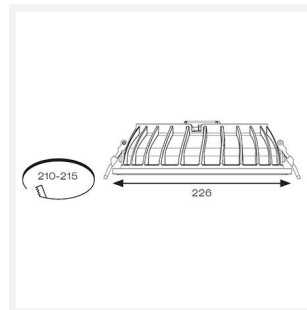

Galaxy

Galaxy CCT MultiLED Downlight Code: AGALED

Category	Downlights
Application	Ancillary, Commercial, Education, Healthcare, Hospitality, Retail
Specification	Performance

- Multi-wattage compact IP65 LED performance downlight suitable for education, commercial and healthcare applications
- Fitting and driver pre-wired with ST18 connectors
- Removable twist on, twist off bezel provides option of utilising alternative bezel and drop glass accessories
- Powered by Philips
- Cut-out dimensions suitable to replace most PLC downlights
- Faceted reflector and optical fresnel lens provides outstanding performance, uniformity and glare control
- Dimmable and Emergency options

GENERAL INFORMATION

Wattage	11W - 16W
Lumens Delivered	1400lm - 2000lm (4000K)
Lm/W	131lm/W - 125lm/W (4000K)
Beam Angle	100
CRI	80
CCT	3000/4000K
Input	220-240V
Operating Temp	-20°C - 35°C
SDCM	5
UGR	24
Cut-Out Size	210mm
Product Weight without Packaging	1.25 kg

TECHNICAL INFORMATION

Light Source	LED
Colour / Finish	White
IP Rating	IP65
Class Protection	2
Internal / External	Internal
Surface / Recessed / Suspended	Recessed
Lumen Depreciation	L70 100,000h
Warranty (Years)	5
CE Mark	Yes
Diameter	226 mm
Height	70 mm
Accessories	AGPL/DG1/W, AGPL/DG3/W