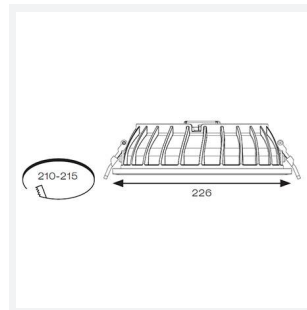

Galaxy

Galaxy CCT MultiLED Downlight Code: AGALED

Category	Downlights
Application	Ancillary, Commercial, Education, Healthcare, Hospitality, Retail
Specification	Performance

PRODUCT FEATURES

- Multi-wattage compact IP65 LED performance downlight suitable for education, commercial and healthcare applications
- Fitting and driver pre-wired with ST18 connectors
- Removable twist on, twist off bezel provides option of utilising alternative bezel and drop glass accessories
- Powered by Philips
- Cut-out dimensions suitable to replace most PLC downlights
- Faceted reflector and optical fresnel lens provides outstanding performance, uniformity and glare control
- Dimmable and Emergency options

GENERAL INFORMATION

Wattage	11W - 16W
Lumens Delivered	1400lm - 2000lm (4000K)
Lm/W	131lm/W - 125lm/W (4000K)
Beam Angle	100
CRI	80
CCT	3000/4000K
Input	220/240V
Operating Temp	-20°C - 35°C
SDCM	5
UGR	24
Cut-Out Size	210mm
Product Weight without Packaging	1.25 kg

TECHNICAL INFORMATION

Light Source	LED
Colour / Finish	White
IP Rating	IP65
Class Protection	2
Internal / External	Internal
Surface / Recessed / Suspended	Recessed
Lumen Depreciation	L70 100,000h
Warranty (Years)	5
CE Mark	Yes
Diameter	226 mm
Height	70 mm
Accessories	AGPL/DG1/W, AGPL/DG3/W