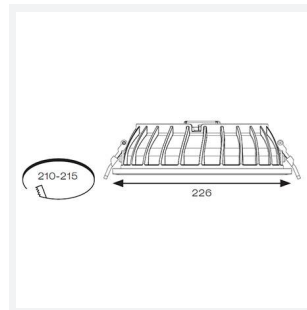

PRODUCT FEATURES

- Multi-wattage compact IP65 LED performance downlight suitable for education, commercial and healthcare applications
- Fitting and driver pre-wired with ST18 connectors
- Removable twist on, twist off bezel provides option of utilising alternative bezel and drop glass accessories
- Powered by Philips
- Cut-out dimensions suitable to replace most PLC downlights
- Faceted reflector and optical fresnel lens provides outstanding performance, uniformity and glare control
- Dimmable and Emergency options

GENERAL INFORMATION	
Wattage	11W - 16W
Lumens Delivered	1400lm - 2000lm (4000K)
Lm/W	131lm/W - 125lm/W (4000K)
Beam Angle	100
CRI	80
CCT	3000/4000K
Input	220/240V
Operating Temp	-20°C - 35°C
SDCM	5
UGR	24
Cut-Out Size	210mm
Product Weight without Packaging	1.25 kg

TECHNICAL INFORMATION	
Light Source	LED
Colour / Finish	White
IP Rating	IP65
Class Protection	2
Internal / External	Internal
Surface / Recessed / Suspended	Recessed
Lumen Depreciation	L70 100,000h
Warranty (Years)	5
CE Mark	Yes
Diameter	226 mm
Height	70 mm
Accessories	AGPL/DG1/W, AGPL/DG3/W