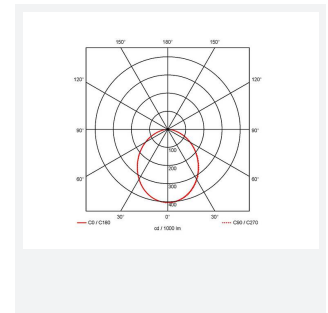

Galaxy

Category	Downlights
Application	Ancillary, Commercial, Education, Healthcare, Hospitality, Retail
Specification	Performance

Code: AGALED/OCTO

- Multi-wattage compact IP65 LED performance downlight suitable for education, commercial and healthcare applications
- Fitting and driver pre-wired with ST18 connectors
- Removable twist on, twist off bezel provides option of utilising alternative bezel and drop glass accessories
- Powered by Philips
- Cut-out dimensions suitable to replace most PLC downlights
- Faceted reflector and optical fresnel lens provides outstanding performance, uniformity and glare control
- Dimmable and Emergency options

GENERAL INFORMATION	
Wattage	11W - 16W
Lumens Delivered	1400lm - 2000lm (4000K)
Lm/W	131lm/W - 125lm/W (4000K)
Beam Angle	100
CRI	80
CCT	3000/4000K
Input	220-240V
Operating Temp	-20°C - 35°C
SDCM	5
UGR	24
Cut-Out Size	210mm
Product Weight without Packaging	1.25 kg

TECHNICAL INFORMATION	
Light Source	LED
Colour / Finish	White
IP Rating	IP65
Class Protection	2
Internal / External	Internal
Surface / Recessed / Suspended	Recessed
Lumen Depreciation	L70 100,000h
Warranty (Years)	5
CE Mark	Yes
Diameter	226 mm
Height	70 mm
Accessories	AGPL/DG1/W, AGPL/DG3/W