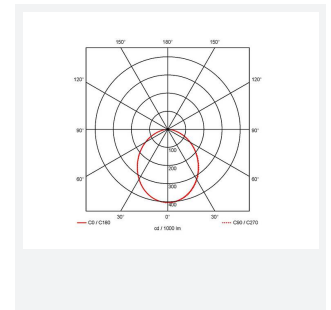

PRODUCT FEATURES

- Multi-wattage compact IP65 LED performance downlight suitable for education, commercial and healthcare applications
- Fitting and driver pre-wired with ST18 connectors
- Removable twist on, twist off bezel provides option of utilising alternative bezel and drop glass accessories
- Powered by Philips
- Cut-out dimensions suitable to replace most PLC downlights
- Faceted reflector and optical fresnel lens provides outstanding performance, uniformity and glare control
- Dimmable and Emergency options

GENERAL INFORMATION	
Wattage	11W - 16W
Lumens Delivered	1400lm - 2000lm (4000K)
Lm/W	131lm/W - 125lm/W (4000K)
Beam Angle	100
CRI	80
CCT	3000/4000K
Input	220/240V
Operating Temp	-20°C - 35°C
SDCM	5
UGR	24
Cut-Out Size	210mm
Product Weight without Packaging	1.25 kg

TECHNICAL INFORMATION	
Light Source	LED
Colour / Finish	White
IP Rating	IP65
Class Protection	2
Internal / External	Internal
Surface / Recessed / Suspended	Recessed
Lumen Depreciation	L70 100,000h
Warranty (Years)	5
CE Mark	Yes
Diameter	226 mm
Height	70 mm
Accessories	AGPL/DG1/W, AGPL/DG3/W