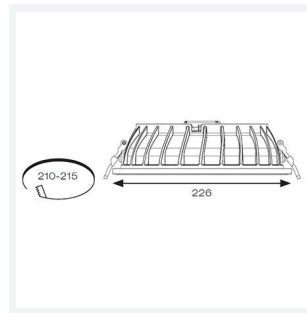

Galaxy

Category	Downlights
Application	Ancillary, Commercial, Education, Healthcare, Hospitality, Retail
Specification	Performance

Code: AGALED/OCTO

- Multi-wattage compact IP65 LED performance downlight suitable for education, commercial and healthcare applications
- Fitting and driver pre-wired with ST18 connectors
- Removable twist on, twist off bezel provides option of utilising alternative bezel and drop glass accessories
- Powered by Philips
- Cut-out dimensions suitable to replace most PLC downlights
- Faceted reflector and optical fresnel lens provides outstanding performance, uniformity and glare control
- Dimmable and Emergency options

GENERAL INFORMATION	
Wattage	11W - 16W
Lumens Delivered	1400lm - 2000lm (4000K)
Lm/W	131lm/W - 125lm/W (4000K)
Beam Angle	100
CRI	80
CCT	3000/4000K
Input	220-240V
Operating Temp	-20°C - 35°C
SDCM	5
UGR	24
Cut-Out Size	210mm
Product Weight without Packaging	1.25 kg

TECHNICAL INFORMATION	
Light Source	LED
Colour / Finish	White
IP Rating	IP65
Class Protection	2
Internal / External	Internal
Surface / Recessed / Suspended	Recessed
Lumen Depreciation	L70 100,000h
Warranty (Years)	5
CE Mark	Yes
Diameter	226 mm
Height	70 mm
Accessories	AGPL/DG1/W, AGPL/DG3/W