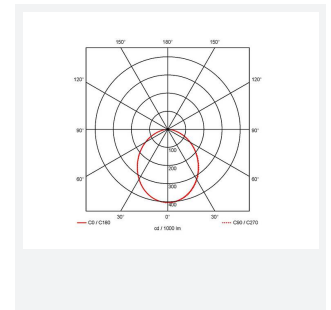

Galaxy

Galaxy CCT MultiLED Downlight OCTO Smart
Code: AGALED/OCTO/SM3

Category	Downlights
Application	Ancillary, Commercial, Education, Healthcare, Hospitality, Retail
Specification	Performance

PRODUCT FEATURES

GENERAL INFORMATION	
Wattage	11W - 16W
Lumens Delivered	1400lm - 2000lm (4000K)
Lm/W	131lm/W - 125lm/W (4000K)
Beam Angle	100
CRI	80
CCT	3000/4000K
Input	220/240V
Operating Temp	0°C - 35°C
SDCM	5
UGR	24
Cut-Out Size	210mm

TECHNICAL INFORMATION	
Light Source	LED
Colour / Finish	White
IP Rating	IP65
Class Protection	2
Internal / External	Internal
Surface / Recessed / Suspended	Recessed
Lumen Depreciation	L70 100,000h
Warranty (Years)	5
CE Mark	Yes
Diameter	226 mm
Height	70 mm