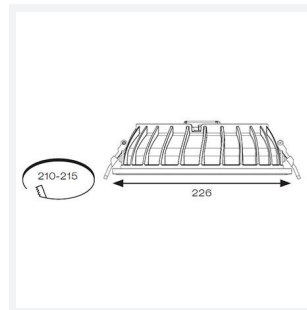

Galaxy

Category	Downlights
Application	Ancillary, Commercial, Education, Healthcare, Hospitality, Retail
Specification	Performance

Code: AGALED/OCTO/SM3

- Multi-wattage compact IP65 LED performance downlight suitable for education, commercial and healthcare applications
- Fitting and driver pre-wired with ST18 connectors
- Removable twist on, twist off bezel provides option of utilising alternative bezel and drop glass accessories
- Powered by Philips
- Cut-out dimensions suitable to replace most PLC downlights
- Faceted reflector and optical fresnel lens provides outstanding performance, uniformity and glare control
- Dimmable and Emergency options

GENERAL INFORMATION

Wattage	11W - 16W
Lumens Delivered	1400lm - 2000lm (4000K)
Lm/W	131lm/W - 125lm/W (4000K)
Beam Angle	100
CRI	80
CCT	3000/4000K
Input	220-240V
Operating Temp	0°C - 35°C
SDCM	5
UGR	24
Cut-Out Size	210mm
Product Weight without Packaging	2.812 kg

TECHNICAL INFORMATION

Light Source	LED
Colour / Finish	White
IP Rating	IP65
Class Protection	2
Internal / External	Internal
Surface / Recessed / Suspended	Recessed
Lumen Depreciation	L70 100,000h
Warranty (Years)	5
CE Mark	Yes
Diameter	226 mm
Height	70 mm