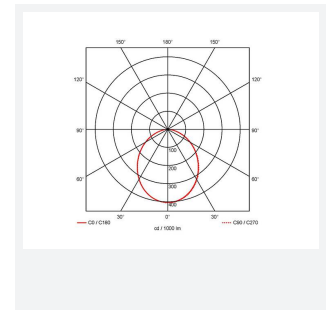

Galaxy

Category	Downlights
Application	Ancillary, Commercial, Education, Healthcare, Hospitality, Retail
Specification	Performance

Code: AGALED/OCTO/SM3

- Multi-wattage compact IP65 LED performance downlight suitable for education, commercial and healthcare applications
- Fitting and driver pre-wired with ST18 connectors
- Removable twist on, twist off bezel provides option of utilising alternative bezel and drop glass accessories
- Powered by Philips
- Cut-out dimensions suitable to replace most PLC downlights
- Faceted reflector and optical fresnel lens provides outstanding performance, uniformity and glare control
- Dimmable and Emergency options

GENERAL INFORMATION

Wattage	11W - 16W
Lumens Delivered	1400lm - 2000lm (4000K)
Lm/W	131lm/W - 125lm/W (4000K)
Beam Angle	100
CRI	80
CCT	3000/4000K
Input	220-240V
Operating Temp	0°C - 35°C
SDCM	5
UGR	24
Cut-Out Size	210mm
Product Weight without Packaging	2.812 kg

TECHNICAL INFORMATION

Light Source	LED
Colour / Finish	White
IP Rating	IP65
Class Protection	2
Internal / External	Internal
Surface / Recessed / Suspended	Recessed
Lumen Depreciation	L70 100,000h
Warranty (Years)	5
CE Mark	Yes
Diameter	226 mm
Height	70 mm