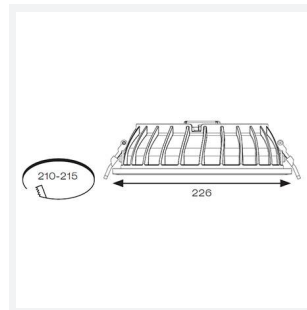

PRODUCT FEATURES

- Multi-wattage compact IP65 LED performance downlight suitable for education, commercial and healthcare applications
- Fitting and driver pre-wired with ST18 connectors
- Removable twist on, twist off bezel provides option of utilising alternative bezel and drop glass accessories
- Powered by Philips
- Cut-out dimensions suitable to replace most PLC downlights
- Faceted reflector and optical fresnel lens provides outstanding performance, uniformity and glare control
- Dimmable and Emergency options

GENERAL INFORMATION	
Wattage	11W - 16W
Lumens Delivered	1400lm - 2000lm (4000K)
Lm/W	131lm/W - 125lm/W (4000K)
Beam Angle	100
CRI	80
CCT	3000/4000K
Input	220/240V
Operating Temp	0°C - 35°C
SDCM	5
UGR	24
Cut-Out Size	210mm
Product Weight without Packaging	2.812 kg

TECHNICAL INFORMATION	
Light Source	LED
Colour / Finish	White
IP Rating	IP65
Class Protection	2
Internal / External	Internal
Surface / Recessed / Suspended	Recessed
Lumen Depreciation	L70 100,000h
Warranty (Years)	5
CE Mark	Yes
Diameter	226 mm
Height	70 mm