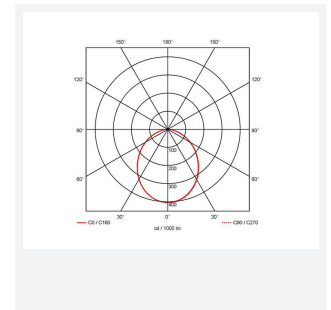

PRODUCT FEATURES

- Multi-wattage compact IP65 LED performance downlight suitable for education, commercial and healthcare applications
- Fitting and driver pre-wired with ST18 connectors
- Removable twist on, twist off bezel provides option of utilising alternative bezel and drop glass accessories
- Powered by Philips
- Cut-out dimensions suitable to replace most PLC downlights
- Faceted reflector and optical fresnel lens provides outstanding performance, uniformity and glare control
- Dimmable and Emergency options

GENERAL INFORMATION	
Wattage	11W - 16W
Lumens Delivered	1400lm - 2000lm (4000K)
Lm/W	131lm/W - 125lm/W (4000K)
Beam Angle	100
CRI	80
CCT	3000/4000K
Input	220/240V
Operating Temp	0°C - 35°C
SDCM	5
UGR	24
Cut-Out Size	210mm
Product Weight without Packaging	2.812 kg

TECHNICAL INFORMATION	
Light Source	LED
Colour / Finish	White
IP Rating	IP65
Class Protection	2
Internal / External	Internal
Surface / Recessed / Suspended	Recessed
Lumen Depreciation	L70 100,000h
Warranty (Years)	5
CE Mark	Yes
Diameter	226 mm
Height	70 mm