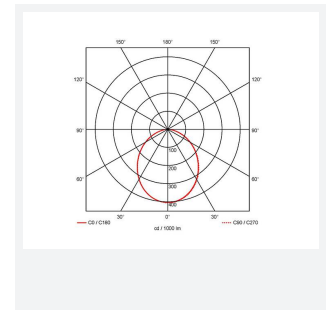

Galaxy

Category	Downlights
Application	Ancillary, Commercial, Education, Healthcare, Hospitality, Retail
Specification	Performance

Code: AGALED/OCTO/M3

- Multi-wattage compact IP65 LED performance downlight suitable for education, commercial and healthcare applications
- Fitting and driver pre-wired with ST18 connectors
- Removable twist on, twist off bezel provides option of utilising alternative bezel and drop glass accessories
- Powered by Philips
- Cut-out dimensions suitable to replace most PLC downlights
- Faceted reflector and optical fresnel lens provides outstanding performance, uniformity and glare control
- Dimmable and Emergency options

GENERAL INFORMATION

Wattage	11W - 16W
Lumens Delivered	1400lm - 2000lm (4000K)
Lm/W	131lm/W - 125lm/W (4000K)
Beam Angle	100
CRI	80
CCT	3000/4000K
Input	220-240V
Operating Temp	0°C - 35°C
SDCM	5
UGR	24
Cut-Out Size	210mm
Product Weight without Packaging	2.812 kg

TECHNICAL INFORMATION

Light Source	LED
Colour / Finish	White
IP Rating	IP65
Class Protection	2
Internal / External	Internal
Surface / Recessed / Suspended	Recessed
Lumen Depreciation	L70 100,000h
Warranty (Years)	5
CE Mark	Yes
Diameter	226 mm
Height	70 mm