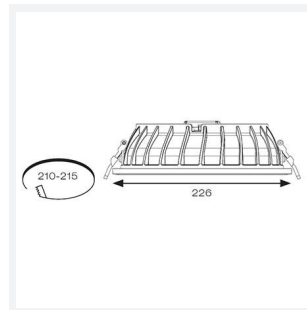

Galaxy

Category	Downlights
Application	Ancillary, Commercial, Education, Healthcare, Hospitality, Retail
Specification	Performance

Code: AGALED/OCTO/M3

- Multi-wattage compact IP65 LED performance downlight suitable for education, commercial and healthcare applications
- Fitting and driver pre-wired with ST18 connectors
- Removable twist on, twist off bezel provides option of utilising alternative bezel and drop glass accessories
- Powered by Philips
- Cut-out dimensions suitable to replace most PLC downlights
- Faceted reflector and optical fresnel lens provides outstanding performance, uniformity and glare control
- Dimmable and Emergency options

GENERAL INFORMATION

Wattage	11W - 16W
Lumens Delivered	1400lm - 2000lm (4000K)
Lm/W	131lm/W - 125lm/W (4000K)
Beam Angle	100
CRI	80
CCT	3000/4000K
Input	220-240V
Operating Temp	0°C - 35°C
SDCM	5
UGR	24
Cut-Out Size	210mm
Product Weight without Packaging	2.812 kg

TECHNICAL INFORMATION

Light Source	LED
Colour / Finish	White
IP Rating	IP65
Class Protection	2
Internal / External	Internal
Surface / Recessed / Suspended	Recessed
Lumen Depreciation	L70 100,000h
Warranty (Years)	5
CE Mark	Yes
Diameter	226 mm
Height	70 mm