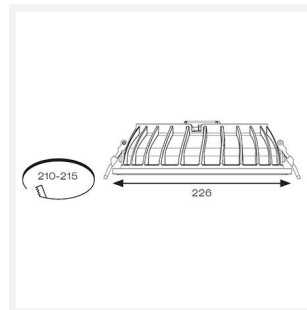

# Galaxy

<b>Category</b>	Downlights
<b>Application</b>	Ancillary, Commercial, Education, Healthcare, Hospitality, Retail
<b>Specification</b>	Performance

**Code:** AGALED/OCTO/DM3

- Multi-wattage compact IP65 LED performance downlight suitable for education, commercial and healthcare applications
- Fitting and driver pre-wired with ST18 connectors
- Removable twist on, twist off bezel provides option of utilising alternative bezel and drop glass accessories
- Powered by Philips
- Cut-out dimensions suitable to replace most PLC downlights
- Faceted reflector and optical fresnel lens provides outstanding performance, uniformity and glare control
- Dimmable and Emergency options

## GENERAL INFORMATION

Wattage	11W - 16W
Lumens Delivered	1400lm - 2000lm (4000K)
Lm/W	131lm/W - 125lm/W (4000K)
Beam Angle	100
CRI	80
CCT	3000/4000K
Input	220-240V
Operating Temp	0°C - 35°C
SDCM	5
UGR	24
Cut-Out Size	210mm

## TECHNICAL INFORMATION

Light Source	LED
Colour / Finish	White
IP Rating	IP65
Class Protection	2
Internal / External	Internal
Surface / Recessed / Suspended	Recessed
Lumen Depreciation	L70 100,000h
Warranty (Years)	5
CE Mark	Yes
Diameter	226 mm
Height	70 mm