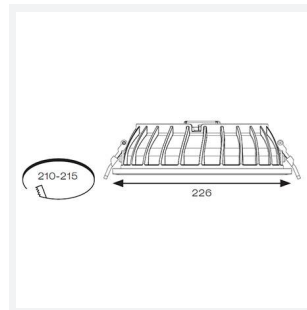

PRODUCT FEATURES

- Multi-wattage compact IP65 LED performance downlight suitable for education, commercial and healthcare applications
- Fitting and driver pre-wired with ST18 connectors
- Removable twist on, twist off bezel provides option of utilising alternative bezel and drop glass accessories
- Powered by Philips
- Cut-out dimensions suitable to replace most PLC downlights
- Faceted reflector and optical fresnel lens provides outstanding performance, uniformity and glare control
- Dimmable and Emergency options

GENERAL INFORMATION	
Wattage	11W - 16W
Lumens Delivered	1400lm - 2000lm (4000K)
Lm/W	131lm/W - 125lm/W (4000K)
Beam Angle	100
CRI	80
CCT	3000/4000K
Input	220/240V
Operating Temp	0°C - 35°C
SDCM	5
UGR	24
Cut-Out Size	210mm

TECHNICAL INFORMATION	
Light Source	LED
Colour / Finish	White
IP Rating	IP65
Class Protection	2
Internal / External	Internal
Surface / Recessed / Suspended	Recessed
Lumen Depreciation	L70 100,000h
Warranty (Years)	5
CE Mark	Yes
Diameter	226 mm
Height	70 mm