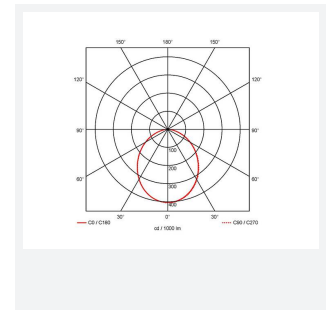

Galaxy

Category	Downlights
Application	Ancillary, Commercial, Education, Healthcare, Hospitality, Retail
Specification	Performance

Code: AGALED/OCTO/DM3