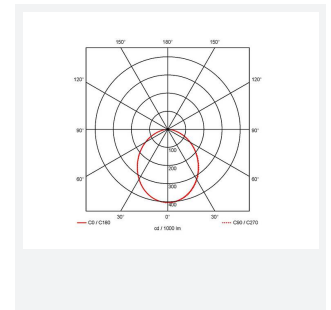

PRODUCT FEATURES

- Multi-wattage compact IP65 LED performance downlight suitable for education, commercial and healthcare applications
- Fitting and driver pre-wired with ST18 connectors
- Removable twist on, twist off bezel provides option of utilising alternative bezel and drop glass accessories
- Powered by Philips
- Cut-out dimensions suitable to replace most PLC downlights
- Faceted reflector and optical fresnel lens provides outstanding performance, uniformity and glare control
- Dimmable and Emergency options

GENERAL INFORMATION	
Wattage	11W - 16W
Lumens Delivered	1400lm - 2000lm (4000K)
Lm/W	131lm/W - 125lm/W (4000K)
Beam Angle	100
CRI	80
CCT	3000/4000K
Input	220/240V
Operating Temp	0°C - 35°C
SDCM	5
UGR	24
Cut-Out Size	210mm
Product Weight without Packaging	1.25 kg

TECHNICAL INFORMATION	
Light Source	LED
Colour / Finish	White
IP Rating	IP65
Class Protection	2
Internal / External	Internal
Surface / Recessed / Suspended	Recessed
Lumen Depreciation	L70 100,000h
Warranty (Years)	5
CE Mark	Yes
Diameter	226 mm
Height	70 mm
Accessories	AGPL/DG1/W, AGPL/DG3/W