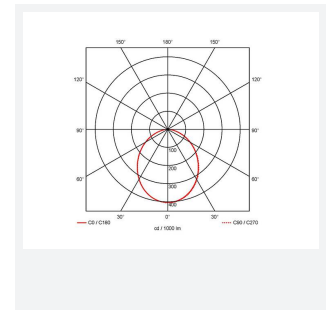

Galaxy

Galaxy CCT MultiLED Downlight Emergency Code: AGALED/M3

Category	Downlights
Application	Ancillary, Commercial, Education, Healthcare, Hospitality, Retail
Specification	Performance

- Multi-wattage compact IP65 LED performance downlight suitable for education, commercial and healthcare applications
- Fitting and driver pre-wired with ST18 connectors
- Removable twist on, twist off bezel provides option of utilising alternative bezel and drop glass accessories
- Powered by Philips
- Cut-out dimensions suitable to replace most PLC downlights
- Faceted reflector and optical fresnel lens provides outstanding performance, uniformity and glare control
- Dimmable and Emergency options

GENERAL INFORMATION	
Wattage	11W - 16W
Lumens Delivered	1400lm - 2000lm (4000K)
Lm/W	131lm/W - 125lm/W (4000K)
Beam Angle	100
CRI	80
CCT	3000/4000K
Input	220-240V
Operating Temp	0°C - 35°C
SDCM	5
UGR	24
Cut-Out Size	210mm
Product Weight without Packaging	1.25 kg

TECHNICAL INFORMATION	
Light Source	LED
Colour / Finish	White
IP Rating	IP65
Class Protection	2
Internal / External	Internal
Surface / Recessed / Suspended	Recessed
Lumen Depreciation	L70 100,000h
Warranty (Years)	5
CE Mark	Yes
Diameter	226 mm
Height	70 mm
Accessories	AGPL/DG1/W, AGPL/DG3/W