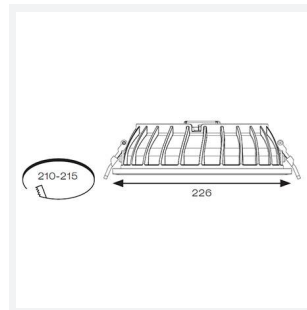

PRODUCT FEATURES

- Multi-wattage compact IP65 LED performance downlight suitable for education, commercial and healthcare applications
- Fitting and driver pre-wired with ST18 connectors
- Removable twist on, twist off bezel provides option of utilising alternative bezel and drop glass accessories
- Powered by Philips
- Cut-out dimensions suitable to replace most PLC downlights
- Faceted reflector and optical fresnel lens provides outstanding performance, uniformity and glare control
- Dimmable and Emergency options

GENERAL INFORMATION	
Wattage	11W - 16W
Lumens Delivered	1400lm - 2000lm (4000K)
Lm/W	131lm/W - 125lm/W (4000K)
Beam Angle	100
CRI	80
CCT	3000/4000K
Input	220/240V
Operating Temp	0°C - 35°C
SDCM	5
UGR	24
Cut-Out Size	210mm
Product Weight without Packaging	1.25 kg

TECHNICAL INFORMATION	
Light Source	LED
Colour / Finish	White
IP Rating	IP65
Class Protection	2
Internal / External	Internal
Surface / Recessed / Suspended	Recessed
Lumen Depreciation	L70 100,000h
Warranty (Years)	5
CE Mark	Yes
Diameter	226 mm
Height	70 mm
Accessories	AGPL/DG1/W, AGPL/DG3/W