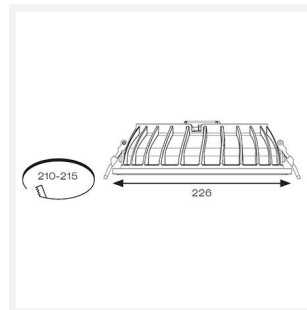

Galaxy

Galaxy CCT MultiLED Downlight Emergency Code: AGALED/M3

Category	Downlights
Application	Ancillary, Commercial, Education, Healthcare, Hospitality, Retail
Specification	Performance

- Multi-wattage compact IP65 LED performance downlight suitable for education, commercial and healthcare applications
- Fitting and driver pre-wired with ST18 connectors
- Removable twist on, twist off bezel provides option of utilising alternative bezel and drop glass accessories
- Powered by Philips
- Cut-out dimensions suitable to replace most PLC downlights
- Faceted reflector and optical fresnel lens provides outstanding performance, uniformity and glare control
- Dimmable and Emergency options

GENERAL INFORMATION	
Wattage	11W - 16W
Lumens Delivered	1400lm - 2000lm (4000K)
Lm/W	131lm/W - 125lm/W (4000K)
Beam Angle	100
CRI	80
CCT	3000/4000K
Input	220-240V
Operating Temp	0°C - 35°C
SDCM	5
UGR	24
Cut-Out Size	210mm
Product Weight without Packaging	1.25 kg

TECHNICAL INFORMATION	
Light Source	LED
Colour / Finish	White
IP Rating	IP65
Class Protection	2
Internal / External	Internal
Surface / Recessed / Suspended	Recessed
Lumen Depreciation	L70 100,000h
Warranty (Years)	5
CE Mark	Yes
Diameter	226 mm
Height	70 mm
Accessories	AGPL/DG1/W, AGPL/DG3/W