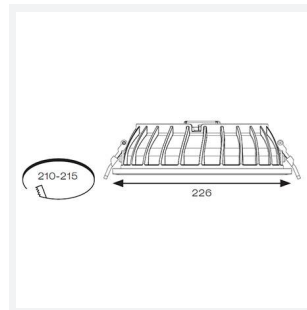

PRODUCT FEATURES

- Multi-wattage compact IP65 LED performance downlight suitable for education, commercial and healthcare applications
- Fitting and driver pre-wired with ST18 connectors
- Removable twist on, twist off bezel provides option of utilising alternative bezel and drop glass accessories
- Powered by Philips
- Cut-out dimensions suitable to replace most PLC downlights
- Faceted reflector and optical fresnel lens provides outstanding performance, uniformity and glare control
- Dimmable and Emergency options

GENERAL INFORMATION	
Wattage	11W - 16W
Lumens Delivered	1400lm - 2000lm (4000K)
Lm/W	131lm/W - 125lm/W (4000K)
Beam Angle	100
CRI	80
CCT	3000/4000K
Input	220/240V
Operating Temp	0°C - 35°C
SDCM	5
UGR	24
Cut-Out Size	210mm
Product Weight without Packaging	2.812 kg

TECHNICAL INFORMATION	
Light Source	LED
Colour / Finish	White
IP Rating	IP65
Class Protection	2
Internal / External	Internal
Surface / Recessed / Suspended	Recessed
Lumen Depreciation	L70 100,000h
Warranty (Years)	5
CE Mark	Yes
Diameter	226 mm
Height	70 mm
Accessories	AGPL/DG1/W, AGPL/DG3/W