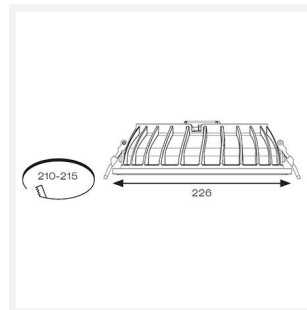

Galaxy

Galaxy CCT MultiLED Downlight DALI-Emergency Code: AGALED/DM3

Category	Downlights
Application	Ancillary, Commercial, Education, Healthcare, Hospitality, Retail
Specification	Performance

- Multi-wattage compact IP65 LED performance downlight suitable for education, commercial and healthcare applications
- Fitting and driver pre-wired with ST18 connectors
- Removable twist on, twist off bezel provides option of utilising alternative bezel and drop glass accessories
- Powered by Philips
- Cut-out dimensions suitable to replace most PLC downlights
- Faceted reflector and optical fresnel lens provides outstanding performance, uniformity and glare control
- Dimmable and Emergency options

GENERAL INFORMATION

Wattage	11W - 16W
Lumens Delivered	1400lm - 2000lm (4000K)
Lm/W	131lm/W - 125lm/W (4000K)
Beam Angle	100
CRI	80
CCT	3000/4000K
Input	220-240V
Operating Temp	0°C - 35°C
SDCM	5
UGR	24
Cut-Out Size	210mm
Product Weight without Packaging	2.812 kg

TECHNICAL INFORMATION

Light Source	LED
Colour / Finish	White
IP Rating	IP65
Class Protection	2
Internal / External	Internal
Surface / Recessed / Suspended	Recessed
Lumen Depreciation	L70 100,000h
Warranty (Years)	5
CE Mark	Yes
Diameter	226 mm
Height	70 mm
Accessories	AGPL/DG1/W, AGPL/DG3/W