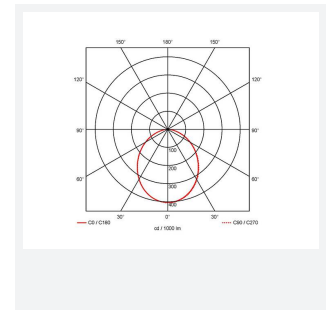

- Multi-wattage compact IP65 LED performance downlight suitable for education, commercial and healthcare applications
- Fitting and driver pre-wired with ST18 connectors
- Removable twist on, twist off bezel provides option of utilising alternative bezel and drop glass accessories
- Powered by Philips
- Cut-out dimensions suitable to replace most PLC downlights
- Faceted reflector and optical fresnel lens provides outstanding performance, uniformity and glare control
- Dimmable and Emergency options

GENERAL INFORMATION

Wattage	11W - 16W
Lumens Delivered	1400lm - 2000lm (4000K)
Lm/W	131lm/W - 125lm/W (4000K)
Beam Angle	100
CRI	80
CCT	3000/4000K
Input	220-240V
Operating Temp	0°C - 35°C
SDCM	5
UGR	24
Cut-Out Size	210mm
Product Weight without Packaging	2.812 kg

TECHNICAL INFORMATION

Light Source	LED
Colour / Finish	White
IP Rating	IP65
Class Protection	2
Internal / External	Internal
Surface / Recessed / Suspended	Recessed
Lumen Depreciation	L70 100,000h
Warranty (Years)	5
CE Mark	Yes
Diameter	226 mm
Height	70 mm
Accessories	AGPL/DG1/W, AGPL/DG3/W