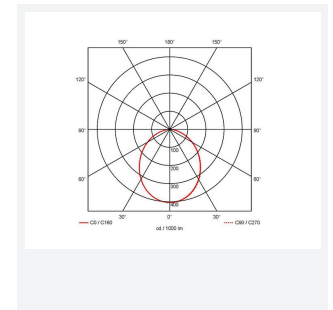

PRODUCT FEATURES

- Multi-wattage compact IP65 LED performance downlight suitable for education, commercial and healthcare applications
- Fitting and driver pre-wired with ST18 connectors
- Removable twist on, twist off bezel provides option of utilising alternative bezel and drop glass accessories
- Powered by Philips
- Cut-out dimensions suitable to replace most PLC downlights
- Faceted reflector and optical fresnel lens provides outstanding performance, uniformity and glare control
- Dimmable and Emergency options

GENERAL INFORMATION	
Wattage	11W - 16W
Lumens Delivered	1400lm - 2000lm (4000K)
Lm/W	131lm/W - 125lm/W (4000K)
Beam Angle	100
CRI	80
CCT	3000/4000K
Input	220/240V
Operating Temp	0°C - 35°C
SDCM	5
UGR	24
Cut-Out Size	210mm
Product Weight without Packaging	2.812 kg

TECHNICAL INFORMATION	
Light Source	LED
Colour / Finish	White
IP Rating	IP65
Class Protection	2
Internal / External	Internal
Surface / Recessed / Suspended	Recessed
Lumen Depreciation	L70 100,000h
Warranty (Years)	5
CE Mark	Yes
Diameter	226 mm
Height	70 mm
Accessories	AGPL/DG1/W, AGPL/DG3/W