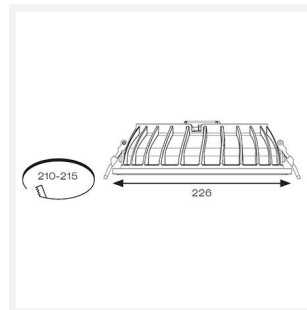

Galaxy

Category	Downlights
Application	Ancillary, Commercial, Education, Healthcare, Hospitality, Retail
Specification	Performance

Code: AGALED/DD4/SM3

- Multi-wattage compact IP65 LED performance downlight suitable for education, commercial and healthcare applications
- Fitting and driver pre-wired with ST18 connectors
- Removable twist on, twist off bezel provides option of utilising alternative bezel and drop glass accessories
- Powered by Philips
- Cut-out dimensions suitable to replace most PLC downlights
- Faceted reflector and optical fresnel lens provides outstanding performance, uniformity and glare control
- Dimmable and Emergency options

GENERAL INFORMATION

Wattage	11W - 16W
Lumens Delivered	1400lm - 2000lm (4000K)
Lm/W	131lm/W - 125lm/W (4000K)
Beam Angle	100
CRI	80
CCT	3000/4000K
Input	220-240V
Operating Temp	0°C - 35°C
SDCM	5
UGR	24
Cut-Out Size	210mm

TECHNICAL INFORMATION

Light Source	LED
Colour / Finish	White
IP Rating	IP65
Class Protection	2
Internal / External	Internal
Surface / Recessed / Suspended	Recessed
Lumen Depreciation	L70 100,000h
Warranty (Years)	5
CE Mark	Yes
Diameter	226 mm
Height	70 mm