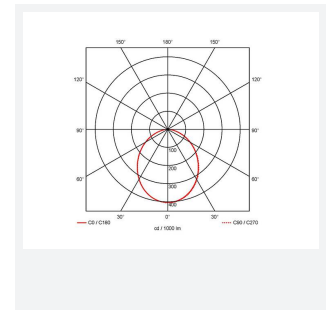

Galaxy

Category	Downlights
Application	Ancillary, Commercial, Education, Healthcare, Hospitality, Retail
Specification	Performance

Code: AGALED/DD4/SM3

- Multi-wattage compact IP65 LED performance downlight suitable for education, commercial and healthcare applications
- Fitting and driver pre-wired with ST18 connectors
- Removable twist on, twist off bezel provides option of utilising alternative bezel and drop glass accessories
- Powered by Philips
- Cut-out dimensions suitable to replace most PLC downlights
- Faceted reflector and optical fresnel lens provides outstanding performance, uniformity and glare control
- Dimmable and Emergency options

GENERAL INFORMATION

Wattage	11W - 16W
Lumens Delivered	1400lm - 2000lm (4000K)
Lm/W	131lm/W - 125lm/W (4000K)
Beam Angle	100
CRI	80
CCT	3000/4000K
Input	220-240V
Operating Temp	0°C - 35°C
SDCM	5
UGR	24
Cut-Out Size	210mm

TECHNICAL INFORMATION

Light Source	LED
Colour / Finish	White
IP Rating	IP65
Class Protection	2
Internal / External	Internal
Surface / Recessed / Suspended	Recessed
Lumen Depreciation	L70 100,000h
Warranty (Years)	5
CE Mark	Yes
Diameter	226 mm
Height	70 mm