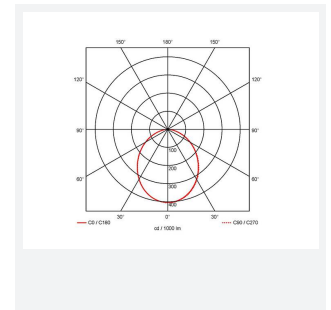

PRODUCT FEATURES

- Multi-wattage compact IP65 LED performance downlight suitable for education, commercial and healthcare applications
- Fitting and driver pre-wired with ST18 connectors
- Removable twist on, twist off bezel provides option of utilising alternative bezel and drop glass accessories
- Powered by Philips
- Cut-out dimensions suitable to replace most PLC downlights
- Faceted reflector and optical fresnel lens provides outstanding performance, uniformity and glare control
- Dimmable and Emergency options

GENERAL INFORMATION	
Wattage	11W - 16W
Lumens Delivered	1400lm - 2000lm (4000K)
Lm/W	131lm/W - 125lm/W (4000K)
Beam Angle	100
CRI	80
CCT	3000/4000K
Input	220/240V
Operating Temp	0°C - 35°C
SDCM	5
UGR	24
Cut-Out Size	210mm

TECHNICAL INFORMATION	
Light Source	LED
Colour / Finish	White
IP Rating	IP65
Class Protection	2
Internal / External	Internal
Surface / Recessed / Suspended	Recessed
Lumen Depreciation	L70 100,000h
Warranty (Years)	5
CE Mark	Yes
Diameter	226 mm
Height	70 mm