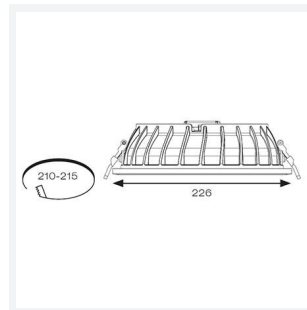

Galaxy

Galaxy CCT MultiLED Downlight 1-10V DALI-
Code: AGALED/DD4/DM3

Category	Downlights
Application	Ancillary, Commercial, Education, Healthcare, Hospitality, Retail
Specification	Performance

PRODUCT FEATURES

- Multi-wattage compact IP65 LED performance downlight suitable for education, commercial and healthcare applications
- Fitting and driver pre-wired with ST18 connectors
- Removable twist on, twist off bezel provides option of utilising alternative bezel and drop glass accessories
- Powered by Philips
- Cut-out dimensions suitable to replace most PLC downlights
- Faceted reflector and optical fresnel lens provides outstanding performance, uniformity and glare control
- Dimmable and Emergency options

GENERAL INFORMATION	
Wattage	11W - 16W
Lumens Delivered	1400lm - 2000lm (4000K)
Lm/W	131lm/W - 125lm/W (4000K)
Beam Angle	100
CRI	80
CCT	3000/4000K
Input	220/240V
Operating Temp	0°C - 35°C
SDCM	5
UGR	24
Cut-Out Size	210mm

TECHNICAL INFORMATION	
Light Source	LED
Colour / Finish	White
IP Rating	IP65
Class Protection	2
Internal / External	Internal
Surface / Recessed / Suspended	Recessed
Lumen Depreciation	L70 100,000h
Warranty (Years)	5
CE Mark	Yes
Diameter	226 mm
Height	70 mm