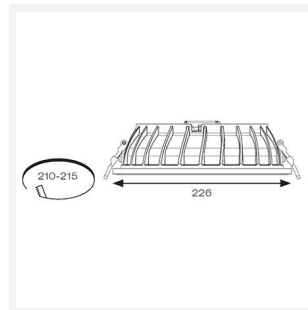

Galaxy

Category	Downlights
Application	Ancillary, Commercial, Education, Healthcare, Hospitality, Retail
Specification	Performance

Code: AGALED/DD4/DM3

- Multi-wattage compact IP65 LED performance downlight suitable for education, commercial and healthcare applications
- Fitting and driver pre-wired with ST18 connectors
- Removable twist on, twist off bezel provides option of utilising alternative bezel and drop glass accessories
- Powered by Philips
- Cut-out dimensions suitable to replace most PLC downlights
- Faceted reflector and optical fresnel lens provides outstanding performance, uniformity and glare control
- Dimmable and Emergency options

GENERAL INFORMATION

Wattage	11W - 16W
Lumens Delivered	1400lm - 2000lm (4000K)
Lm/W	131lm/W - 125lm/W (4000K)
Beam Angle	100
CRI	80
CCT	3000/4000K
Input	220-240V
Operating Temp	0°C - 35°C
SDCM	5
UGR	24
Cut-Out Size	210mm

TECHNICAL INFORMATION

Light Source	LED
Colour / Finish	White
IP Rating	IP65
Class Protection	2
Internal / External	Internal
Surface / Recessed / Suspended	Recessed
Lumen Depreciation	L70 100,000h
Warranty (Years)	5
CE Mark	Yes
Diameter	226 mm
Height	70 mm