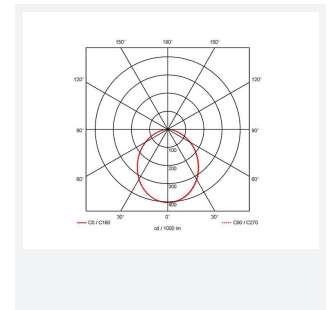

Galaxy

Category	Downlights
Application	Ancillary, Commercial, Education, Healthcare, Hospitality, Retail
Specification	Performance

Code: AGALED/DD4/DM3

- Multi-wattage compact IP65 LED performance downlight suitable for education, commercial and healthcare applications
- Fitting and driver pre-wired with ST18 connectors
- Removable twist on, twist off bezel provides option of utilising alternative bezel and drop glass accessories
- Powered by Philips
- Cut-out dimensions suitable to replace most PLC downlights
- Faceted reflector and optical fresnel lens provides outstanding performance, uniformity and glare control
- Dimmable and Emergency options

GENERAL INFORMATION

Wattage	11W - 16W
Lumens Delivered	1400lm - 2000lm (4000K)
Lm/W	131lm/W - 125lm/W (4000K)
Beam Angle	100
CRI	80
CCT	3000/4000K
Input	220-240V
Operating Temp	0°C - 35°C
SDCM	5
UGR	24
Cut-Out Size	210mm

TECHNICAL INFORMATION

Light Source	LED
Colour / Finish	White
IP Rating	IP65
Class Protection	2
Internal / External	Internal
Surface / Recessed / Suspended	Recessed
Lumen Depreciation	L70 100,000h
Warranty (Years)	5
CE Mark	Yes
Diameter	226 mm
Height	70 mm