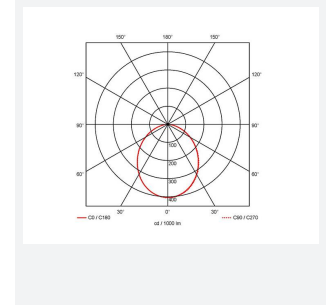

PRODUCT FEATURES

- Multi-wattage compact IP65 LED performance downlight suitable for education, commercial and healthcare applications
- Fitting and driver pre-wired with ST18 connectors
- Removable twist on, twist off bezel provides option of utilising alternative bezel and drop glass accessories
- Powered by Philips
- Cut-out dimensions suitable to replace most PLC downlights
- Faceted reflector and optical fresnel lens provides outstanding performance, uniformity and glare control
- Dimmable and Emergency options

GENERAL INFORMATION	
Wattage	11W - 16W
Lumens Delivered	1400lm - 2000lm (4000K)
Lm/W	131lm/W - 125lm/W (4000K)
Beam Angle	100
CRI	80
CCT	3000/4000K
Input	220-240V
Operating Temp	-20°C - 35°C
SDCM	5
UGR	24
Cut-Out Size	210mm
Product Weight without Packaging	1.25 kg

TECHNICAL INFORMATION	
Light Source	LED
Colour / Finish	White
IP Rating	IP65
Class Protection	2
Internal / External	Internal
Surface / Recessed / Suspended	Recessed
Lumen Depreciation	L70 100,000h
Warranty (Years)	5
CE Mark	Yes
Diameter	226 mm
Height	70 mm