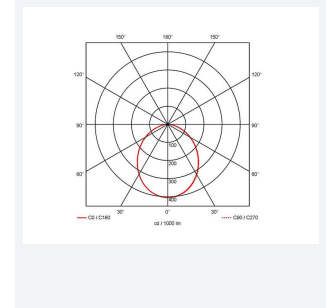

PRODUCT FEATURES

- Multi-wattage compact IP65 LED performance downlight suitable for education, commercial and healthcare applications
- Fitting and driver pre-wired with ST18 connectors
- Removable twist on, twist off bezel provides option of utilising alternative bezel and drop glass accessories
- Powered by Philips
- Cut-out dimensions suitable to replace most PLC downlights
- Faceted reflector and optical fresnel lens provides outstanding performance, uniformity and glare control
- Dimmable and Emergency options

GENERAL INFORMATION	
Wattage	11W - 16W
Lumens Delivered	1400lm - 2000lm (4000K)
Lm/W	131lm/W - 125lm/W (4000K)
Beam Angle	100
CRI	80
CCT	3000/4000K
Input	220/240V
Operating Temp	-20°C - 35°C
SDCM	5
UGR	24
Cut-Out Size	210mm
Product Weight without Packaging	1.25 kg

TECHNICAL INFORMATION	
Light Source	LED
Colour / Finish	White
IP Rating	IP65
Class Protection	2
Internal / External	Internal
Surface / Recessed / Suspended	Recessed
Lumen Depreciation	L70 100,000h
Warranty (Years)	5
CE Mark	Yes
Diameter	226 mm
Height	70 mm