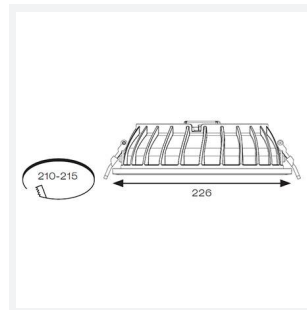

Galaxy

Category	Downlights
Application	Ancillary, Commercial, Education, Healthcare, Hospitality, Retail
Specification	Performance

Code: AGALED/DD3/SM3

- Multi-wattage compact IP65 LED performance downlight suitable for education, commercial and healthcare applications
- Fitting and driver pre-wired with ST18 connectors
- Removable twist on, twist off bezel provides option of utilising alternative bezel and drop glass accessories
- Powered by Philips
- Cut-out dimensions suitable to replace most PLC downlights
- Faceted reflector and optical fresnel lens provides outstanding performance, uniformity and glare control
- Dimmable and Emergency options

GENERAL INFORMATION

Wattage	11W - 16W
Lumens Delivered	1400lm - 2000lm (4000K)
Lm/W	131lm/W - 125lm/W (4000K)
Beam Angle	100
CRI	80
CCT	3000/4000K
Input	220-240V
Operating Temp	0°C - 35°C
SDCM	5
UGR	24
Cut-Out Size	210mm

TECHNICAL INFORMATION

Light Source	LED
Colour / Finish	White
IP Rating	IP65
Class Protection	2
Internal / External	Internal
Surface / Recessed / Suspended	Recessed
Lumen Depreciation	L70 100,000h
Warranty (Years)	5
CE Mark	Yes
Diameter	226 mm
Height	70 mm