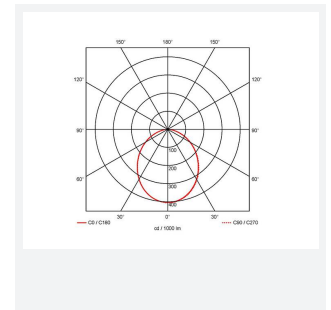

Galaxy

Category	Downlights
Application	Ancillary, Commercial, Education, Healthcare, Hospitality, Retail
Specification	Performance

Code: AGALED/DD3/SM3

- Multi-wattage compact IP65 LED performance downlight suitable for education, commercial and healthcare applications
- Fitting and driver pre-wired with ST18 connectors
- Removable twist on, twist off bezel provides option of utilising alternative bezel and drop glass accessories
- Powered by Philips
- Cut-out dimensions suitable to replace most PLC downlights
- Faceted reflector and optical fresnel lens provides outstanding performance, uniformity and glare control
- Dimmable and Emergency options

GENERAL INFORMATION

Wattage	11W - 16W
Lumens Delivered	1400lm - 2000lm (4000K)
Lm/W	131lm/W - 125lm/W (4000K)
Beam Angle	100
CRI	80
CCT	3000/4000K
Input	220-240V
Operating Temp	0°C - 35°C
SDCM	5
UGR	24
Cut-Out Size	210mm

TECHNICAL INFORMATION

Light Source	LED
Colour / Finish	White
IP Rating	IP65
Class Protection	2
Internal / External	Internal
Surface / Recessed / Suspended	Recessed
Lumen Depreciation	L70 100,000h
Warranty (Years)	5
CE Mark	Yes
Diameter	226 mm
Height	70 mm