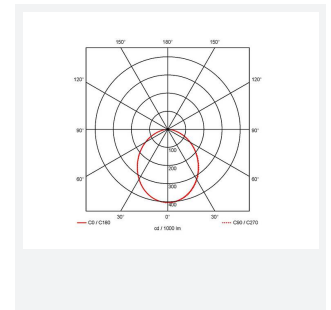

PRODUCT FEATURES

- Multi-wattage compact IP65 LED performance downlight suitable for education, commercial and healthcare applications
- Fitting and driver pre-wired with ST18 connectors
- Removable twist on, twist off bezel provides option of utilising alternative bezel and drop glass accessories
- Powered by Philips
- Cut-out dimensions suitable to replace most PLC downlights
- Faceted reflector and optical fresnel lens provides outstanding performance, uniformity and glare control
- Dimmable and Emergency options

GENERAL INFORMATION	
Wattage	11W - 16W
Lumens Delivered	1400lm - 2000lm (4000K)
Lm/W	131lm/W - 125lm/W (4000K)
Beam Angle	100
CRI	80
CCT	3000/4000K
Input	220/240V
Operating Temp	0°C - 35°C
SDCM	5
UGR	24
Cut-Out Size	210mm
Product Weight without Packaging	1.546 kg

TECHNICAL INFORMATION	
Light Source	LED
Colour / Finish	White
IP Rating	IP65
Class Protection	2
Internal / External	Internal
Surface / Recessed / Suspended	Recessed
Lumen Depreciation	L70 100,000h
Warranty (Years)	5
CE Mark	Yes
Diameter	226 mm
Height	70 mm