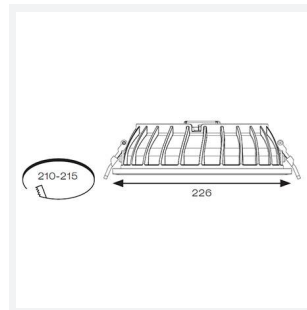

PRODUCT FEATURES

- Multi-wattage compact IP65 LED performance downlight suitable for education, commercial and healthcare applications
- Fitting and driver pre-wired with ST18 connectors
- Removable twist on, twist off bezel provides option of utilising alternative bezel and drop glass accessories
- Powered by Philips
- Cut-out dimensions suitable to replace most PLC downlights
- Faceted reflector and optical fresnel lens provides outstanding performance, uniformity and glare control
- Dimmable and Emergency options

GENERAL INFORMATION	
Wattage	11W - 16W
Lumens Delivered	1400lm - 2000lm (4000K)
Lm/W	131lm/W - 125lm/W (4000K)
Beam Angle	100
CRI	80
CCT	3000/4000K
Input	220/240V
Operating Temp	0°C - 35°C
SDCM	5
UGR	24
Cut-Out Size	210mm
Product Weight without Packaging	1.546 kg

TECHNICAL INFORMATION	
Light Source	LED
Colour / Finish	White
IP Rating	IP65
Class Protection	2
Internal / External	Internal
Surface / Recessed / Suspended	Recessed
Lumen Depreciation	L70 100,000h
Warranty (Years)	5
CE Mark	Yes
Diameter	226 mm
Height	70 mm