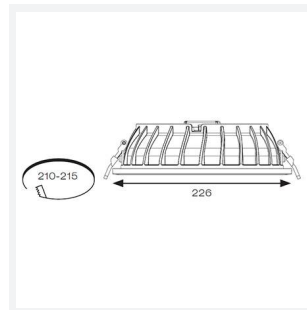

PRODUCT FEATURES

- Multi-wattage compact IP65 LED performance downlight suitable for education, commercial and healthcare applications
- Fitting and driver pre-wired with ST18 connectors
- Removable twist on, twist off bezel provides option of utilising alternative bezel and drop glass accessories
- Powered by Philips
- Cut-out dimensions suitable to replace most PLC downlights
- Faceted reflector and optical fresnel lens provides outstanding performance, uniformity and glare control
- Dimmable and Emergency options

GENERAL INFORMATION	
Wattage	11W - 16W
Lumens Delivered	1400lm - 2000lm (4000K)
Lm/W	131lm/W - 125lm/W (4000K)
Beam Angle	100
CRI	80
CCT	3000/4000K
Input	220-240V
Operating Temp	0°C - 35°C
SDCM	5
UGR	24
Cut-Out Size	210mm
Product Weight without Packaging	1.546 kg

TECHNICAL INFORMATION	
Light Source	LED
Colour / Finish	White
IP Rating	IP65
Class Protection	2
Internal / External	Internal
Surface / Recessed / Suspended	Recessed
Lumen Depreciation	L70 100,000h
Warranty (Years)	5
CE Mark	Yes
Diameter	226 mm
Height	70 mm