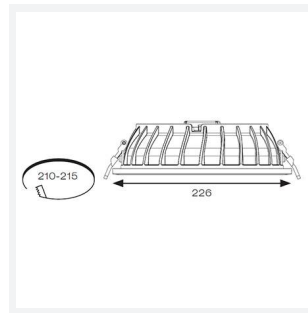

PRODUCT FEATURES

- Multi-wattage compact IP65 LED performance downlight suitable for education, commercial and healthcare applications
- Fitting and driver pre-wired with ST18 connectors
- Removable twist on, twist off bezel provides option of utilising alternative bezel and drop glass accessories
- Powered by Philips
- Cut-out dimensions suitable to replace most PLC downlights
- Faceted reflector and optical fresnel lens provides outstanding performance, uniformity and glare control
- Dimmable and Emergency options

GENERAL INFORMATION	
Wattage	11W - 16W
Lumens Delivered	1400lm - 2000lm (4000K)
Lm/W	131lm/W - 125lm/W (4000K)
Beam Angle	100
CRI	80
CCT	3000/4000K
Input	220/240V
Operating Temp	0°C - 35°C
SDCM	5
UGR	24
Cut-Out Size	210mm
Product Weight without Packaging	1.546 kg

TECHNICAL INFORMATION	
Light Source	LED
Colour / Finish	White
IP Rating	IP65
Class Protection	2
Internal / External	Internal
Surface / Recessed / Suspended	Recessed
Lumen Depreciation	L70 100,000h
Warranty (Years)	5
CE Mark	Yes
Diameter	226 mm
Height	70 mm