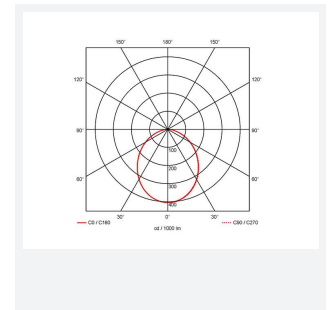

PRODUCT FEATURES

- Multi-wattage compact IP65 LED performance downlight suitable for education, commercial and healthcare applications
- Fitting and driver pre-wired with ST18 connectors
- Removable twist on, twist off bezel provides option of utilising alternative bezel and drop glass accessories
- Powered by Philips
- Cut-out dimensions suitable to replace most PLC downlights
- Faceted reflector and optical fresnel lens provides outstanding performance, uniformity and glare control
- Dimmable and Emergency options

GENERAL INFORMATION	
Wattage	11W - 16W
Lumens Delivered	1400lm - 2000lm (4000K)
Lm/W	131lm/W - 125lm/W (4000K)
Beam Angle	100
CRI	80
CCT	3000/4000K
Input	220-240V
Operating Temp	0°C - 35°C
SDCM	5
UGR	24
Cut-Out Size	210mm
Product Weight without Packaging	1.546 kg

TECHNICAL INFORMATION	
Light Source	LED
Colour / Finish	White
IP Rating	IP65
Class Protection	2
Internal / External	Internal
Surface / Recessed / Suspended	Recessed
Lumen Depreciation	L70 100,000h
Warranty (Years)	5
CE Mark	Yes
Diameter	226 mm
Height	70 mm