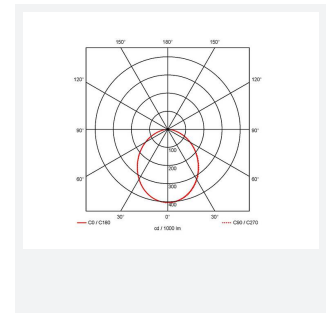

PRODUCT FEATURES

- Multi-wattage compact IP65 LED performance downlight suitable for education, commercial and healthcare applications
- Fitting and driver pre-wired with ST18 connectors
- Removable twist on, twist off bezel provides option of utilising alternative bezel and drop glass accessories
- Powered by Philips
- Cut-out dimensions suitable to replace most PLC downlights
- Faceted reflector and optical fresnel lens provides outstanding performance, uniformity and glare control
- Dimmable and Emergency options

GENERAL INFORMATION	
Wattage	11W - 16W
Lumens Delivered	1400lm - 2000lm (4000K)
Lm/W	131lm/W - 125lm/W (4000K)
Beam Angle	100
CRI	80
CCT	3000/4000K
Input	220/240V
Operating Temp	0°C - 35°C
SDCM	5
UGR	24
Cut-Out Size	210mm
Product Weight without Packaging	1.546 kg

TECHNICAL INFORMATION	
Light Source	LED
Colour / Finish	White
IP Rating	IP65
Class Protection	2
Internal / External	Internal
Surface / Recessed / Suspended	Recessed
Lumen Depreciation	L70 100,000h
Warranty (Years)	5
CE Mark	Yes
Diameter	226 mm
Height	70 mm