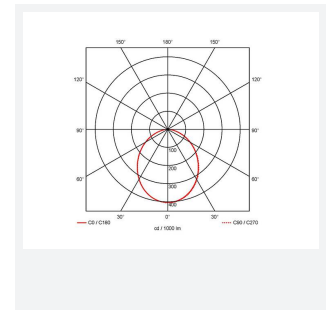

Galaxy

Category	Downlights
Application	Ancillary, Commercial, Education, Healthcare, Hospitality, Retail
Specification	Performance

Code: AGALED/DD1/DM3