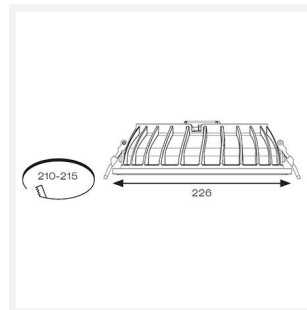

- Multi-wattage compact IP65 LED performance downlight suitable for education, commercial and healthcare applications
- Fitting and driver pre-wired with ST18 connectors
- Removable twist on, twist off bezel provides option of utilising alternative bezel and drop glass accessories
- Powered by Philips
- Cut-out dimensions suitable to replace most PLC downlights
- Faceted reflector and optical fresnel lens provides outstanding performance, uniformity and glare control
- Dimmable and Emergency options

| GENERAL INFORMATION | |
|---------------------|---------------------------|
| Wattage | 11W - 16W |
| Lumens Delivered | 1400lm - 2000lm (4000K) |
| Lm/W | 131lm/W - 125lm/W (4000K) |
| Beam Angle | 100 |
| CRI | 80 |
| CCT | 3000/4000K |
| Input | 220-240V |
| Operating Temp | 0°C - 35°C |
| SDCM | 5 |
| UGR | 24 |
| Cut-Out Size | 210mm |

| TECHNICAL INFORMATION | |
|--------------------------------|--------------|
| Light Source | LED |
| Colour / Finish | White |
| IP Rating | IP65 |
| Class Protection | 2 |
| Internal / External | Internal |
| Surface / Recessed / Suspended | Recessed |
| Lumen Depreciation | L70 100,000h |
| Warranty (Years) | 5 |
| CE Mark | Yes |
| Diameter | 226 mm |
| Height | 70 mm |