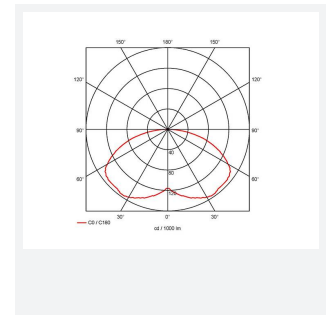

Facet

Facet White

Code: AFWLED/W

Category	Wall Lights
Application	Commercial, Hospitality, Residential, Retail
Specification	Architectural

PRODUCT FEATURES

- Surface bi-directional wall light providing vivid angled distribution suitable for commercial, hospitality and residential applications
- Non-dimmable
- Aluminium construction with an option of matt white or polished satin chrome finishes

GENERAL INFORMATION	
Wattage	6W
Lumens Delivered	180lm
Lm/W	46lm/W
Beam Angle	150
CRI	80
CCT	3000K
Input	220/240V
Operating Temp	-20°C - 45°C
SDCM	5
UGR	21
Product Weight without Packaging	0.474 kg

TECHNICAL INFORMATION	
Light Source	LED
Colour / Finish	White
IP Rating	IP20
Class Protection	1
Internal / External	Internal
Surface / Recessed / Suspended	Wall
Lumen Depreciation	L70 60,000h
Warranty (Years)	2
CE Mark	Yes
Height	70 mm