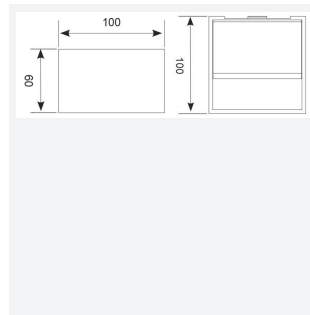

Facet

Facet White

Code: AFWLED/W

Category	Wall Lights
Application	Commercial, Hospitality, Residential, Retail
Specification	Architectural

PRODUCT FEATURES

- Surface bi-directional wall light providing vivid angled distribution suitable for commercial, hospitality and residential applications
- Non-dimmable
- Aluminium construction with an option of matt white or polished satin chrome finishes

GENERAL INFORMATION	
Wattage	6W
Lumens Delivered	180lm
Lm/W	46lm/W
Beam Angle	150
CRI	80
CCT	3000K
Input	220/240V
Operating Temp	-20°C - 45°C
SDCM	5
UGR	21
Product Weight without Packaging	0.474 kg

TECHNICAL INFORMATION	
Light Source	LED
Colour / Finish	White
IP Rating	IP20
Class Protection	1
Internal / External	Internal
Surface / Recessed / Suspended	Wall
Lumen Depreciation	L70 60,000h
Warranty (Years)	2
CE Mark	Yes
Height	70 mm