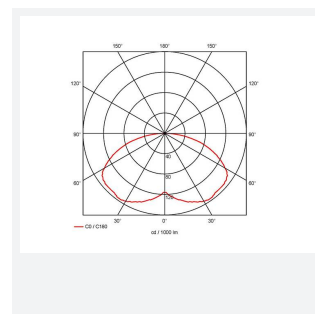

@ansell_lighting

ansellighting

Ansell Lighting

ansell_lighting

Facet

Facet Satin Chrome

Code: AFWLED/SC

Category	Wall Lights
Application	Commercial, Hospitality, Residential, Retail
Specification	Architectural

GENERAL INFORMATION

Wattage	6W
Lumens Delivered	180lm
Lm/W	46lm/W
Beam Angle	150
CRI	80
CCT	3000K
Input	220/240V
Operating Temp	-20°C - 45°C
SDCM	5
UGR	21
Product Weight without Packaging	0.51 kg

TECHNICAL INFORMATION

Light Source	LED
Colour / Finish	Satin Chrome
IP Rating	IP20
Class Protection	1
Internal / External	Internal
Surface / Recessed / Suspended	Wall
Lumen Depreciation	L70 60,000h
Warranty (Years)	2
CE Mark	Yes
Height	70 mm