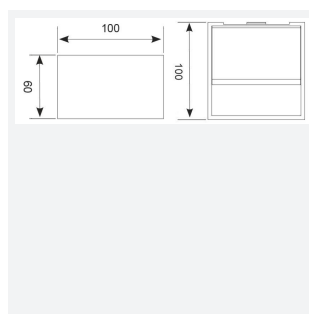

PRODUCT FEATURES

- Surface bi-directional wall light providing vivid angled distribution suitable for commercial, hospitality and residential applications
- Non-dimmable
- Aluminium construction with an option of matt white or polished satin chrome finishes

GENERAL INFORMATION

Wattage	6W
Lumens Delivered	180lm
Lm/W	46lm/W
Beam Angle	150
CRI	80
CCT	3000K
Input	220/240V
Operating Temp	-20°C - 45°C
SDCM	5
UGR	21
Product Weight without Packaging	0.51 kg

TECHNICAL INFORMATION

Light Source	LED
Colour / Finish	Satin Chrome
IP Rating	IP20
Class Protection	1
Internal / External	Internal
Surface / Recessed / Suspended	Wall
Lumen Depreciation	L70 60,000h
Warranty (Years)	2
CE Mark	Yes
Height	70 mm