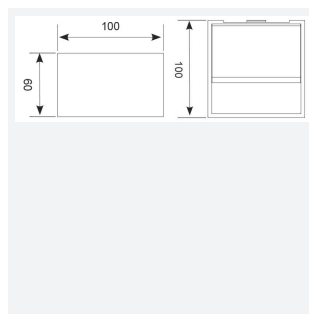

# Facet

Facet Satin Chrome  
Code: AFWLED/SC

Category	Wall Lights
Application	Commercial, Hospitality, Residential, Retail
Specification	Architectural

## PRODUCT FEATURES

- Surface bi-directional wall light providing vivid angled distribution suitable for commercial, hospitality and residential applications
- Non-dimmable
- Aluminium construction with an option of matt white or polished satin chrome finishes

GENERAL INFORMATION	
Wattage	6W
Lumens Delivered	180lm
Lm/W	46lm/W
Beam Angle	150
CRI	80
CCT	3000K
Input	220-240V
Operating Temp	-20°C - 45°C
SDCM	5
UGR	21
Product Weight without Packaging	0.51 kg

TECHNICAL INFORMATION	
Light Source	LED
Colour / Finish	Satin Chrome
IP Rating	IP20
Class Protection	1
Internal / External	Internal
Surface / Recessed / Suspended	Wall
Lumen Depreciation	L70 60,000h
Warranty (Years)	2
CE Mark	Yes
Height	70 mm