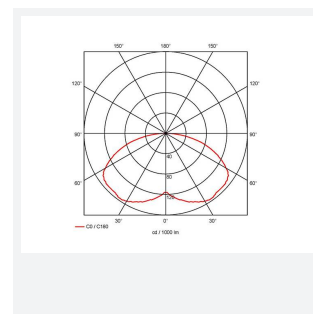

# Facet

Facet Satin Chrome  
Code: AFWLED/SC

Category	Wall Lights
Application	Commercial, Hospitality, Residential, Retail
Specification	Architectural

GENERAL INFORMATION	
Wattage	6W
Lumens Delivered	180lm
Lm/W	46lm/W
Beam Angle	150
CRI	80
CCT	3000K
Input	220-240V
Operating Temp	-20°C - 45°C
SDCM	5
UGR	21
Product Weight without Packaging	0.51 kg

TECHNICAL INFORMATION	
Light Source	LED
Colour / Finish	Satin Chrome
IP Rating	IP20
Class Protection	1
Internal / External	Internal
Surface / Recessed / Suspended	Wall
Lumen Depreciation	L70 60,000h
Warranty (Years)	2
CE Mark	Yes
Height	70 mm