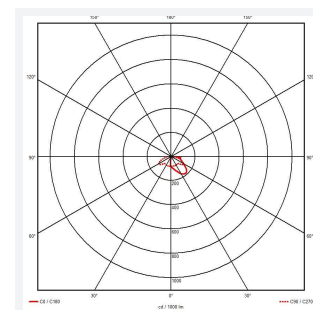

Falcon Wall

Falcon Wall Self-Test Emergency White
Code: AFW/1/W/3NM/ST

Category	Emergency
Application	Commercial, Education, Healthcare, Hospitality, Outdoor, Retail
Specification	Architectural

PRODUCT FEATURES

GENERAL INFORMATION

Wattage	1.3W
Lumens Delivered	80lm
Lm/W	N/A
Beam Angle	45/120
CRI	70
CCT	6500K
Input	220/240V
Operating Temp	5°C - 40°C
SDCM	5
Cut-Out Size	95x95mm
Product Weight without Packaging	2.869 kg

TECHNICAL INFORMATION

Light Source	LED
Colour / Finish	White
IP Rating	IP65
Class Protection	2
Internal / External	Internal / External
Surface / Recessed / Suspended	Recessed
Lumen Depreciation	L80 59,000h
Warranty (Years)	6
CE Mark	Yes
Height	108 mm