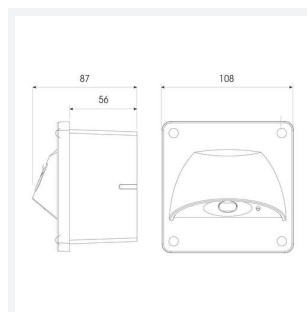

Falcon Wall

Falcon Wall Self-Test Emergency White

Code: AFW/1/W/3NM/ST

Category	Emergency
Application	Commercial, Education, Healthcare, Hospitality, Outdoor, Retail
Specification	Architectural

- Ultra-low profile recessed or surface mounted emergency low-level light suitable for most internal and external applications
- Integral IP65 open area lens ideal for external escape route installations
- Available in black and white finishes
- Cutting-edge lens design maximises light output and performance, allowing increased spacing reducing cost
- Low level installations provide the required lux levels on the floor reducing the need for ceiling emergency lighting
- Self-test and DALI options available

GENERAL INFORMATION	
Wattage	1.3W
Lumens Delivered	80lm
Lm/W	N/A
Beam Angle	45/120
CRI	70
CCT	6500K
Input	220-240V
Operating Temp	5°C - 40°C
SDCM	5
Cut-Out Size	95x95mm
Product Weight without Packaging	2.869 kg

TECHNICAL INFORMATION	
Light Source	LED
Colour / Finish	White
IP Rating	IP65
Class Protection	2
Internal / External	Internal / External
Surface / Recessed / Suspended	Recessed
Lumen Depreciation	L80 59,000h
Warranty (Years)	6
CE Mark	Yes
Height	108 mm