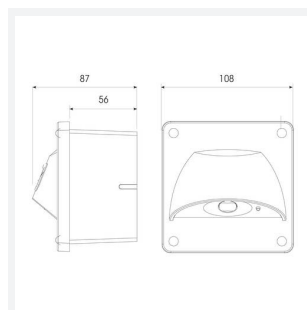

Falcon Wall

Falcon Wall Self-Test Emergency White
Code: AFW/1/W/3NM/ST

Category	Emergency
Application	Commercial, Education, Healthcare, Hospitality, Outdoor, Retail
Specification	Architectural

PRODUCT FEATURES

- Ultra-low profile recessed or surface mounted emergency low-level light suitable for most internal and external applications
- Integral IP65 open area lens ideal for external escape route installations
- Available in black and white finishes
- Cutting-edge lens design maximises light output and performance, allowing increased spacing reducing cost
- Low level installations provide the required lux levels on the floor reducing the need for ceiling emergency lighting
- Self-test and DALI options available

GENERAL INFORMATION

Wattage	1.3W
Lumens Delivered	80lm
Lm/W	N/A
Beam Angle	45/120
CRI	70
CCT	6500K
Input	220/240V
Operating Temp	5°C - 40°C
SDCM	5
Cut-Out Size	95x95mm
Product Weight without Packaging	2.869 kg

TECHNICAL INFORMATION

Light Source	LED
Colour / Finish	White
IP Rating	IP65
Class Protection	2
Internal / External	Internal / External
Surface / Recessed / Suspended	Recessed
Lumen Depreciation	L80 59,000h
Warranty (Years)	6
CE Mark	Yes
Height	108 mm