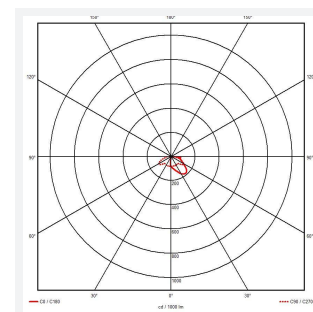

Falcon Wall

Falcon Wall Self-Test Emergency White

Code: AFW/1/W/3NM/ST

Category	Emergency
Application	Commercial, Education, Healthcare, Hospitality, Outdoor, Retail
Specification	Architectural

- Ultra-low profile recessed or surface mounted emergency low-level light suitable for most internal and external applications
- Integral IP65 open area lens ideal for external escape route installations
- Available in black and white finishes
- Cutting-edge lens design maximises light output and performance, allowing increased spacing reducing cost
- Low level installations provide the required lux levels on the floor reducing the need for ceiling emergency lighting
- Self-test and DALI options available

GENERAL INFORMATION	
Wattage	1.3W
Lumens Delivered	80lm
Lm/W	N/A
Beam Angle	45/120
CRI	70
CCT	6500K
Input	220-240V
Operating Temp	5°C - 40°C
SDCM	5
Cut-Out Size	95x95mm
Product Weight without Packaging	2.869 kg

TECHNICAL INFORMATION	
Light Source	LED
Colour / Finish	White
IP Rating	IP65
Class Protection	2
Internal / External	Internal / External
Surface / Recessed / Suspended	Recessed
Lumen Depreciation	L80 59,000h
Warranty (Years)	6
CE Mark	Yes
Height	108 mm