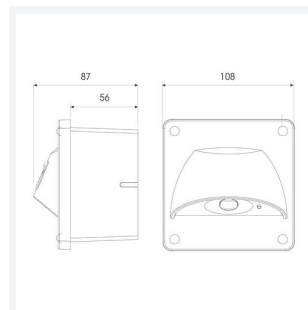

# Falcon Wall

Falcon Wall DALI Emergency White  
Code: AFW/1/W/3NM/DA

Category	Emergency
Application	Commercial, Education, Healthcare, Hospitality, Outdoor, Retail
Specification	Architectural

- Ultra-low profile recessed or surface mounted emergency low-level light suitable for most internal and external applications
- Integral IP65 open area lens ideal for external escape route installations
- Available in black and white finishes
- Cutting-edge lens design maximises light output and performance, allowing increased spacing reducing cost
- Low level installations provide the required lux levels on the floor reducing the need for ceiling emergency lighting
- Self-test and DALI options available

GENERAL INFORMATION	
Wattage	1.3W
Lumens Delivered	80lm
Lm/W	N/A
Beam Angle	45/120
CRI	70
CCT	6500K
Input	220-240V
Operating Temp	5°C - 40°C
Cut-Out Size	95x95mm
Product Weight without Packaging	0.289 kg