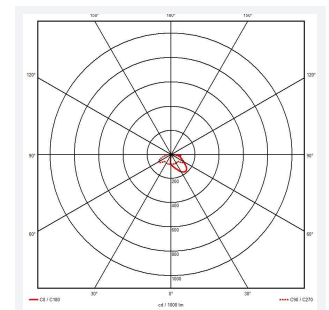

# Falcon Wall

Falcon Wall DALI Emergency White  
Code: AFW/1/W/3NM/DA

Category	Emergency
Application	Commercial, Education, Healthcare, Hospitality, Outdoor, Retail
Specification	Architectural

- Ultra-low profile recessed or surface mounted emergency low-level light suitable for most internal and external applications
- Integral IP65 open area lens ideal for external escape route installations
- Available in black and white finishes
- Cutting-edge lens design maximises light output and performance, allowing increased spacing reducing cost
- Low level installations provide the required lux levels on the floor reducing the need for ceiling emergency lighting
- Self-test and DALI options available

GENERAL INFORMATION	
Wattage	1.3W
Lumens Delivered	80lm
Lm/W	N/A
Beam Angle	45/120
CRI	70
CCT	6500K
Input	220-240V
Operating Temp	5°C - 40°C
Cut-Out Size	95x95mm
Product Weight without Packaging	0.289 kg

TECHNICAL INFORMATION	
Light Source	LED
Colour / Finish	White
IP Rating	IP65
Class Protection	2
Internal / External	Internal
Surface / Recessed / Suspended	Wall
Lumen Depreciation	L80 59,000h
Warranty (Years)	6
CE Mark	Yes