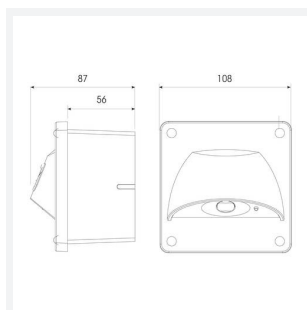

## PRODUCT FEATURES

- Ultra-low profile recessed or surface mounted emergency low-level light suitable for most internal and external applications
- Integral IP65 open area lens ideal for external escape route installations
- Available in black and white finishes
- Cutting-edge lens design maximises light output and performance, allowing increased spacing reducing cost
- Low level installations provide the required lux levels on the floor reducing the need for ceiling emergency lighting
- Self-test and DALI options available

### GENERAL INFORMATION

Wattage	1.3W
Lumens Delivered	80lm
Lm/W	N/A
Beam Angle	45/120
CRI	70
CCT	6500K
Input	220/240V
Operating Temp	5°C - 40°C
Cut-Out Size	95x95mm
Product Weight without Packaging	0.289 kg