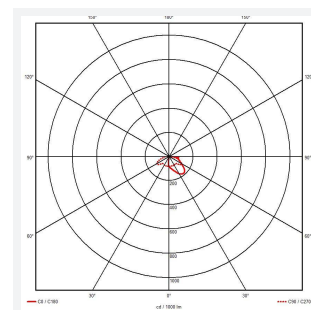

PRODUCT FEATURES

- Ultra-low profile recessed or surface mounted emergency low-level light suitable for most internal and external applications
- Integral IP65 open area lens ideal for external escape route installations
- Available in black and white finishes
- Cutting-edge lens design maximises light output and performance, allowing increased spacing reducing cost
- Low level installations provide the required lux levels on the floor reducing the need for ceiling emergency lighting
- Self-test and DALI options available

GENERAL INFORMATION

Wattage	1.3W
Lumens Delivered	80lm
Lm/W	N/A
Beam Angle	45/120
CRI	70
CCT	6500K
Input	220/240V
Operating Temp	5°C - 40°C
Cut-Out Size	95x95mm
Product Weight without Packaging	0.289 kg

TECHNICAL INFORMATION

Light Source	LED
Colour / Finish	White
IP Rating	IP65
Class Protection	2
Internal / External	Internal
Surface / Recessed / Suspended	Wall
Lumen Depreciation	L80 59,000h
Warranty (Years)	6
CE Mark	Yes